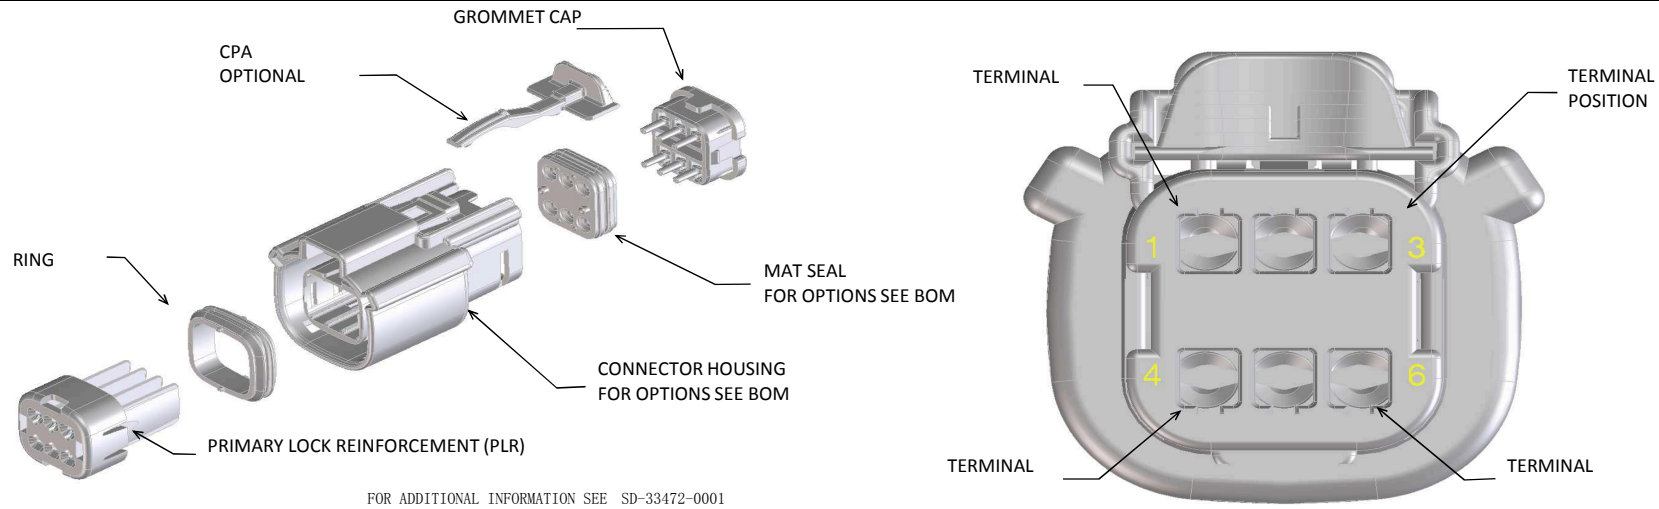

MX150 RECEPTACLE 2X3 SEALED ASSEMBLY MAT SEAL
BOM AND PIN OUT SHEET

ABBREVIATION	DESCRIPTION	COLOR	MATERIAL
A-BLK	HOUSING, KEYING OPTION A	BLACK	SPS/NYLON GF20
B-LG	HOUSING, KEYING OPTION B	LIGHT GRAY	SPS/NYLON GF20
C-BR	HOUSING, KEYING OPTION C	BROWN	SPS/NYLON GF20
D-GR	HOUSING, KEYING OPTION D	GREEN	SPS/NYLON GF20
C-DG	HOUSING, KEYING OPTION C	DARK GRAY	SPS/NYLON GF20
D-SG	HOUSING, KEYING OPTION D	STONE GRAY	SPS/NYLON GF20
A-YW	HOUSING, KEYING OPTION A	YELLOW	SPS/NYLON GF20
A-BLK-CLIP	HOUSING, KEYING OPTION A WITH CLIPSLOT	BLACK	SPS/NYLON GF20
B-LG-CLIP	HOUSING, KEYING OPTION B WITH CLIPSLOT	LIGHT GRAY	SPS/NYLON GF20
C-BR-CLIP	HOUSING, KEYING OPTION C WITH CLIPSLOT	BROWN	SPS/NYLON GF20
D-GR-CLIP	HOUSING, KEYING OPTION D WITH CLIPSLOT	GREEN	SPS/NYLON GF20
C-DG-CLIP	HOUSING, KEYING OPTION C WITH CLIPSLOT	DARK GRAY	SPS/NYLON GF20
D-SG-CLIP	HOUSING, KEYING OPTION D WITH CLIPSLOT	STONE GRAY	SPS/NYLON GF20
A-SG-CLIP	HOUSING, KEYING OPTION A WITH CLIPSLOT	YELLOW	SPS/NYLON GF20
GC	GROMMET CAP	BLACK	SPS/NYLON GF20
PLR	PLR	NATURAL	SPS/NYLON GF20
CPA	CPA	RED	PBT GF30
M	MAT SEAL	LIGHT BLUE	INHERENTLY LUBRICATED SILICONE
R	RING SEAL	RUST RED	INHERENTLY LUBRICATED SILICONE

FOR ADDITIONAL INFORMATION SEE SD-33472-0001