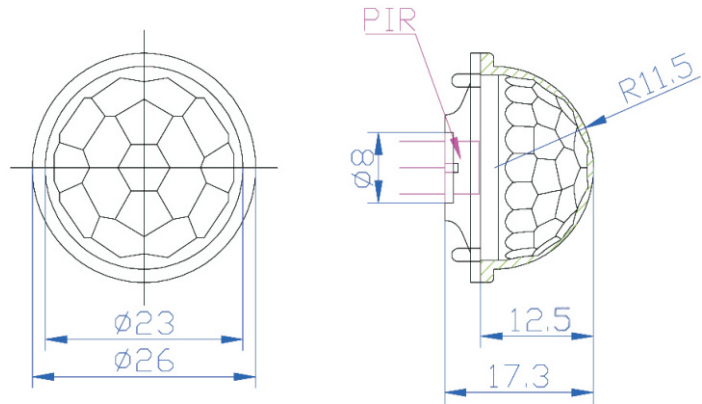

Type:S9012  
Overall size:11.8×11.8×9.73mm  
Focal length:5mm  
Detection distance:5m  
Viewing angle:100°

## Dimensions 尺寸圖

Type:S9001  
Overall size:13.6×13.6×(4.0+6.0)mm  
Focal length:6mm  
Detection distance:8m  
Viewing angle:120°

## Dimensions 尺寸圖

Type:S9013  
Overall size:18×18×14mm  
Focal length:9mm  
Detection distance:8m  
Viewing angle:120°

## Dimensions 尺寸圖

Dimensions 尺寸圖

Dimensions

Dimensions 尺寸圖

Overall size: 外型尺寸  
 Lens size: 鏡頭尺寸  
 Focal length: 焦距  
 Detection distance: 探測距離  
 Viewing angle: 可視角度