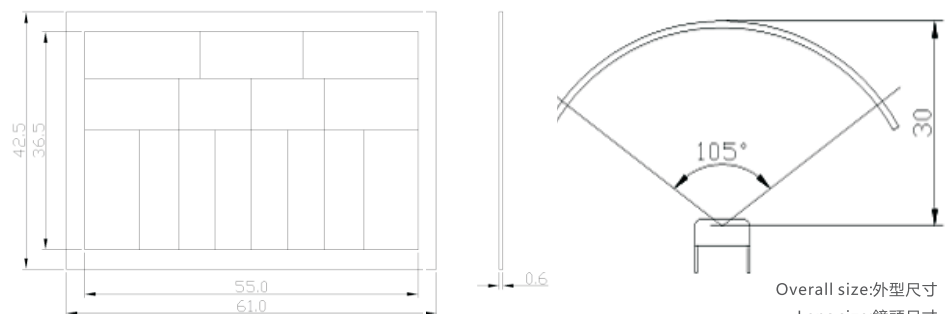

Type:S9012  
Overall size:11.8×11.8×9.73mm  
Focal length:5mm  
Detection distance:5m  
Viewing angle:100°

## Dimensions 尺寸圖

Type:S9001  
Overall size:13.6×13.6×(4.0+6.0)mm  
Focal length:6mm  
Detection distance:8m  
Viewing angle:120°

## Dimensions 尺寸圖

Type:S9013  
Overall size:18×18×14mm  
Focal length:9mm  
Detection distance:8m  
Viewing angle:120°

## Dimensions 尺寸圖

Dimensions 尺寸圖

Dimensions

Dimensions 尺寸圖

Overall size: 外型尺寸  
 Lens size: 鏡頭尺寸  
 Focal length: 焦距  
 Detection distance: 探測距離  
 Viewing angle: 可視角度