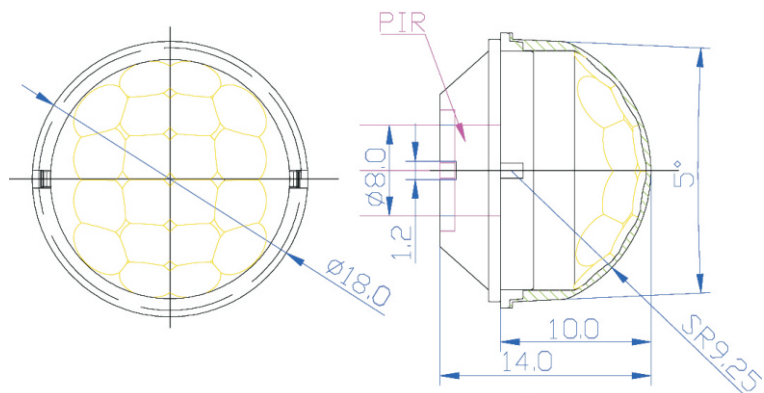

Type:S9012  
Overall size:11.8×11.8×9.73mm  
Focal length:5mm  
Detection distance:5m  
Viewing angle:100°

## Dimensions 尺寸圖

Type:S9001  
Overall size:13.6×13.6×(4.0+6.0)mm  
Focal length:6mm  
Detection distance:8m  
Viewing angle:120°

## Dimensions 尺寸圖

Type:S9013  
Overall size:18×18×14mm  
Focal length:9mm  
Detection distance:8m  
Viewing angle:120°

## Dimensions 尺寸圖

Dimensions 尺寸圖

Dimensions

Dimensions 尺寸圖

Overall size: 外型尺寸  
 Lens size: 鏡頭尺寸  
 Focal length: 焦距  
 Detection distance: 探測距離  
 Viewing angle: 可視角度