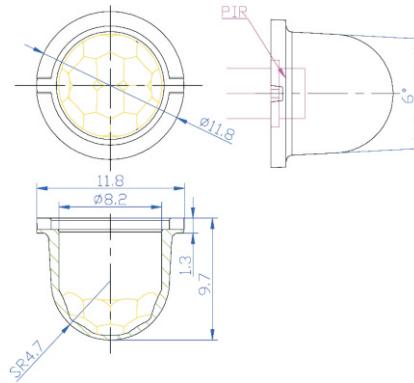

Type:S9012  
Overall size:11.8×11.8×9.73mm  
Focal length:5mm  
Detection distance:5m  
Viewing angle:100°

## Dimensions 尺寸圖

Type:S9001  
Overall size:13.6×13.6×(4.0+6.0)mm  
Focal length:6mm  
Detection distance:8m  
Viewing angle:120°

## Dimensions 尺寸圖

Type:S9013  
Overall size:18×18×14mm  
Focal length:9mm  
Detection distance:8m  
Viewing angle:120°

## Dimensions 尺寸圖

Dimensions 尺寸圖

Dimensions

Dimensions 尺寸圖

Overall size: 外型尺寸  
 Lens size: 鏡頭尺寸  
 Focal length: 焦距  
 Detection distance: 探測距離  
 Viewing angle: 可視角度