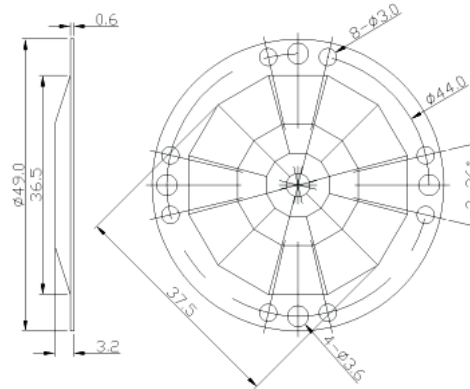

Type:S9012  
Overall size:11.8×11.8×9.73mm  
Focal length:5mm  
Detection distance:5m  
Viewing angle:100°

## Dimensions 尺寸圖

Type:S9001  
Overall size:13.6×13.6×(4.0+6.0)mm  
Focal length:6mm  
Detection distance:8m  
Viewing angle:120°

## Dimensions 尺寸圖

Type:S9013  
Overall size:18×18×14mm  
Focal length:9mm  
Detection distance:8m  
Viewing angle:120°

## Dimensions 尺寸圖

Dimensions 尺寸圖

Dimensions

Dimensions 尺寸圖

Overall size: 外型尺寸  
 Lens size: 鏡頭尺寸  
 Focal length: 焦距  
 Detection distance: 探測距離  
 Viewing angle: 可視角度