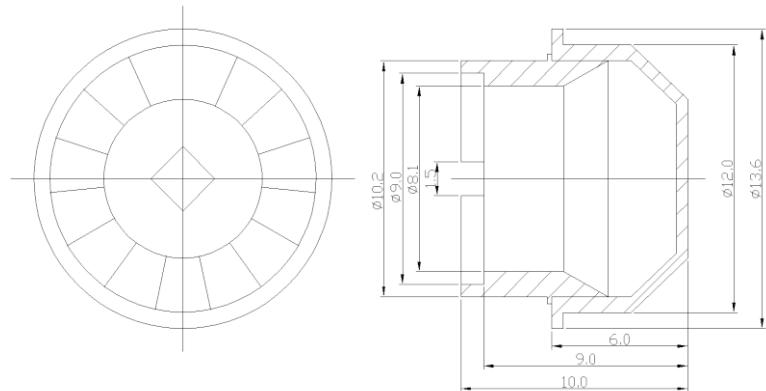

Type:S9012  
Overall size:11.8×11.8×9.73mm  
Focal length:5mm  
Detection distance:5m  
Viewing angle:100°

## Dimensions 尺寸圖

Type:S9001  
Overall size:13.6×13.6×(4.0+6.0)mm  
Focal length:6mm  
Detection distance:8m  
Viewing angle:120°

## Dimensions 尺寸圖

Type:S9013  
Overall size:18×18×14mm  
Focal length:9mm  
Detection distance:8m  
Viewing angle:120°

## Dimensions 尺寸圖

Dimensions 尺寸圖

Dimensions

Dimensions 尺寸圖

Overall size: 外型尺寸  
 Lens size: 鏡頭尺寸  
 Focal length: 焦距  
 Detection distance: 探測距離  
 Viewing angle: 可視角度