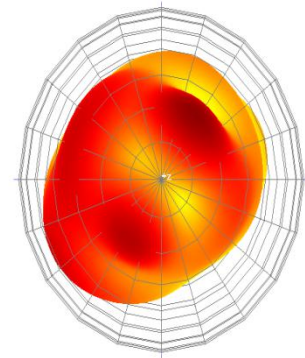

测试效果图:

XY

YZ

XZ

SHENZHEN KINGHELM ELECTRONIC CO., LTD

Add: Floor 2, building 4, Baoshan youpin cultural creative park, minfu road, minzhi street, Longhua new district District:

[Http://www.kinghelm.cn/](http://www.kinghelm.cn/)

Tel: 86-755-83247607

Fax: 86-755-83975897