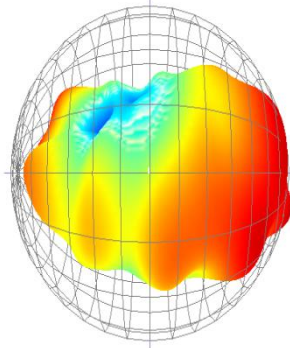

测试效果图:

XY

YZ

XZ

SHENZHEN KINGHELM ELECTRONIC CO., LTD

Add: Floor 2, building 4, Baoshan youpin cultural creative park, minfu road, minzhi street, Longhua new district District:

[Http://www.kinghelm.cn/](http://www.kinghelm.cn/)

Tel: 86-755-83247607

Fax: 86-755-83975897