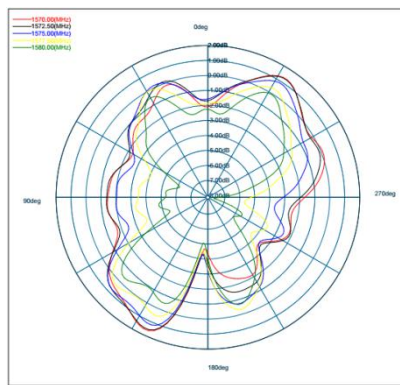

测试效果图:

Y+

XY

YZ

XZ

SHENZHEN KINGHELM ELECTRONIC CO., LTD

Add: Floor 2, building 4, Baoshan youpin cultural creative park, minfu road, minzhi street, Longhua new district District:

[Http://www.kinghelm.cn/](http://www.kinghelm.cn/)

Tel: 86-755-83247607

Fax: 86-755-83975897