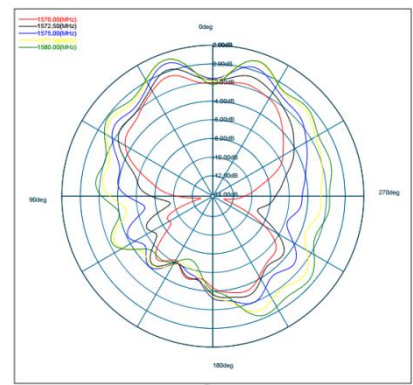

测试效果图:

Z+

XY

YZ

XZ

SHENZHEN KINGHELM ELECTRONIC CO., LTD

Add: Floor 2, building 4, Baoshan youpin cultural creative park, minfu road, minzhi street, Longhua new district District:

[Http://www.kinghelm.cn/](http://www.kinghelm.cn/)

Tel: 86-755-83247607

Fax: 86-755-83975897