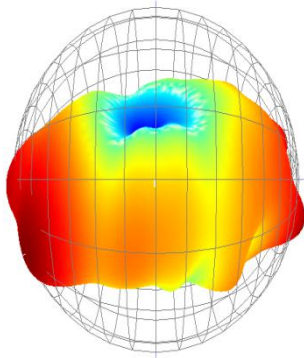

测试效果图:

XY

YZ

XZ

SHENZHEN KINGHELM ELECTRONIC CO., LTD

Add: Floor 2, building 4, Baoshan youpin cultural creative park, minfu road, minzhi street, Longhua new district District:

[Http://www.kinghelm.cn/](http://www.kinghelm.cn/)

Tel: 86-755-83247607

Fax: 86-755-83975897