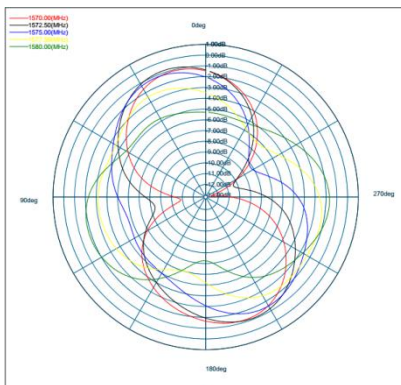

测试效果图:

X+

XY

YZ

XZ

SHENZHEN KINGHELM ELECTRONIC CO., LTD

Add: Floor 2, building 4, Baoshan youpin cultural creative park, minfu road, minzhi street, Longhua new district District:

[Http://www.kinghelm.cn/](http://www.kinghelm.cn/)

Tel: 86-755-83247607

Fax: 86-755-83975897