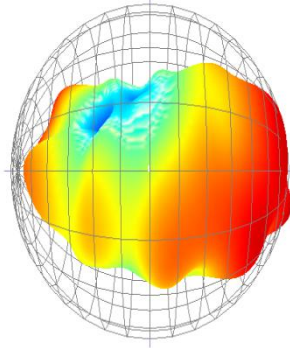

测试效果图:

XY

YZ

XZ

SHENZHEN KINGHELM ELECTRONIC CO., LTD

Add: Floor 2, building 4, Baoshan youpin cultural creative park, minfu road, minzhi street, Longhua new district District:

[Http://www.kinghelm.cn/](http://www.kinghelm.cn/)

Tel: 86-755-83247607

Fax: 86-755-83975897