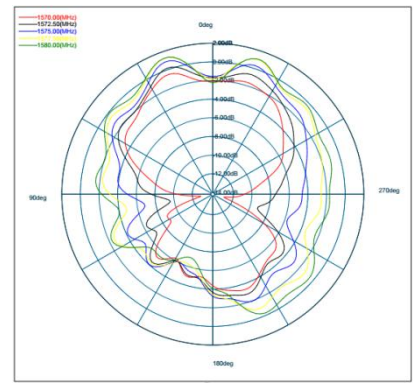

测试效果图:

Z+

XY

YZ

XZ

SHENZHEN KINGHELM ELECTRONIC CO., LTD

Add: Floor 2, building 4, Baoshan youpin cultural creative park, minfu road, minzhi street, Longhua new district District:

[Http://www.kinghelm.cn/](http://www.kinghelm.cn/)

Tel: 86-755-83247607

Fax: 86-755-83975897