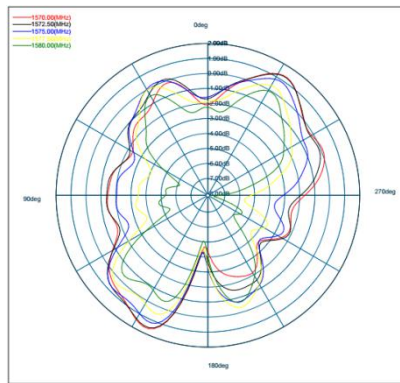

测试效果图:

Y+

XY

YZ

XZ

SHENZHEN KINGHELM ELECTRONIC CO., LTD

Add: Floor 2, building 4, Baoshan youpin cultural creative park, minfu road, minzhi street, Longhua new district District:

[Http://www.kinghelm.cn/](http://www.kinghelm.cn/)

Tel: 86-755-83247607

Fax: 86-755-83975897