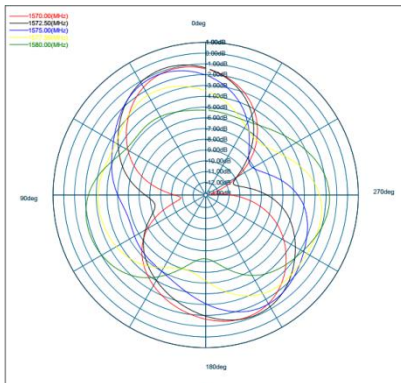

测试效果图:

X+

XY

YZ

XZ

SHENZHEN KINGHELM ELECTRONIC CO., LTD

Add: Floor 2, building 4, Baoshan youpin cultural creative park, minfu road, minzhi street, Longhua new district District:

[Http://www.kinghelm.cn/](http://www.kinghelm.cn/)

Tel: 86-755-83247607

Fax: 86-755-83975897