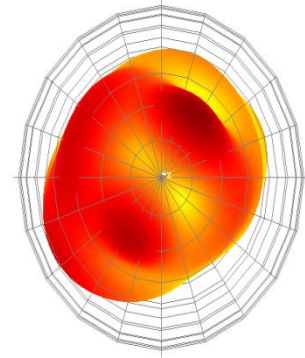

测试效果图:

XY

YZ

XZ

SHENZHEN KINGHELM ELECTRONIC CO., LTD

Add: Floor 2, building 4, Baoshan youpin cultural creative park, minfu road, minzhi street, Longhua new district District:

[Http://www.kinghelm.cn/](http://www.kinghelm.cn/)

Tel: 86-755-83247607

Fax: 86-755-83975897