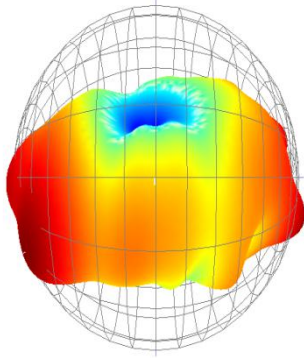

测试效果图:

XY

YZ

XZ

SHENZHEN KINGHELM ELECTRONIC CO., LTD

Add: Floor 2, building 4, Baoshan youpin cultural creative park, minfu road, minzhi street, Longhua new district District:

[Http://www.kinghelm.cn/](http://www.kinghelm.cn/)

Tel: 86-755-83247607

Fax: 86-755-83975897