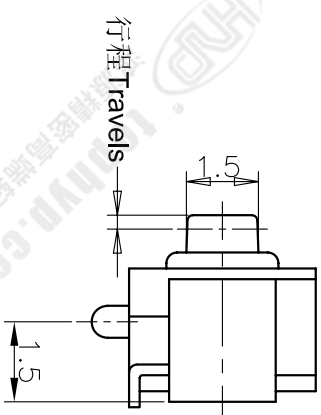

| REV | ECN NO. | APPD |
|-----|------------|---------|
| A | HC-14-0007 | PROULOM |

规格 Specifications

| | |
|----------------------------|--------------------------------|
| 额定负荷 Rating | DC 12V/50mA |
| 接触电阻 Contact Resistance | 100mΩ max. |
| 绝缘电阻 Insulation resistance | DC100V 60S 100MΩ min. |
| 抗电强度 Dielectric strength | AC250V/(50-60HZ) 60S min. |
| 操作力 Operation force | ≤180±30gf ≥250±50gf |
| 寿命试验 Operating Life | 50,000 cycles 30,000 cycles |
| 行程 Travels | 0.25±0.1mm |

RECOMMENDED P.C.B. LAYOUT
安装尺寸图

| ITEM | PART NAME | QUANTITY | MATERIAL | FINISH |
|------|-----------|----------|-----------------|-----------|
| 5 | COVER | 1 | STAINLESS STEEL | / |
| 4 | ACTUATOR | 1 | LCP | BLACK |
| 3 | DOME | 1 | STAINLESS STEEL | Ag-PLATED |
| 2 | TERMINAL | 2 | BRASS | Ag-PLATED |
| 1 | HOUSING | 1 | LCP | YELLOW |

| | | | |
|-------------|--------------|--------|----|
| X. ± 0.3 | X. ± 3' | UNITS | MM |
| X ± 0.2 | X' ± 2' | MAT'L | |
| .XX ± 0.1 | .XX' ± 1' | FINISH | |
| .XXX ± 0.05 | .XXX' ± 0.5' | Q'TY | |

| | |
|----------------------------|-----------------------------------|
| NAME (INTENDED USE) | HON YUAN |
| 3X6 SMT SERIES TACT SWITCH | HON YUAN PRECISION IND. CO., LTD. |
| PART NO. (INTENDED USE) | SHENZHEN, CHINA. |
| ITSO02G****-*****-****0 | TITLE: PRODUCT DRAWING |
| APPD: ZO 5/22/2014 | DWG NO.: 1TS002G |
| CHKD: M.H.LI 5/22/2014 | SCALE SHEET |
| DR: WP.LU 5/21/2014 | 10/1 |
| | 1/1 |
| | REV. A |

- 0=初始材质
- 1=新增材质
- 依次增加

产品高度 (H): 350=3.5mm
370=3.7mm

编带 非编带, 不启用

手感:

- 0=常规
- 1=大手感
- 2=小手感
- 3=特殊手感

THESE DRAWINGS AND SPECIFICATIONS ARE THE PROPERTY OF HON YUAN PRECISION IND. CO., LTD. AND SHALL NOT BE REPRODUCED, COPIED OR USED IN ANY MANNER WITHOUT THE PRIOR WRITTEN CONSENT OF HON YUAN PRECISION IND. CO., LTD.