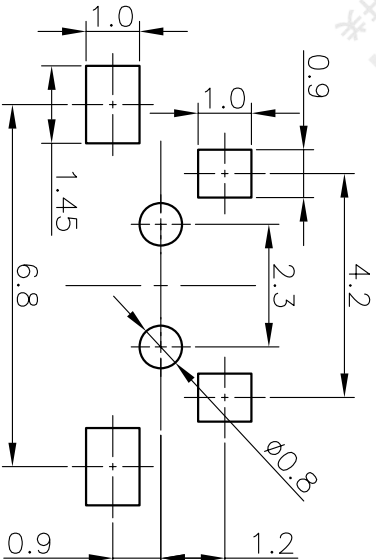

| REV | ECN NO. | APPD |
|-----|------------|---------|
| A | HC-14-0007 | PROULOM |

规格 Specifications

| | |
|----------------------------|--------------------------------|
| 额定负荷 Rating | DC 12V/50mA |
| 接触电阻 Contact Resistance | 100mΩ max. |
| 绝缘电阻 Insulation resistance | DC100V 60S 100MΩ min. |
| 抗电强度 Dielectric strength | AC250V/(50-60HZ) 60S min. |
| 操作力 Operation force | ≤180±30gf ≥250±50gf |
| 寿命试验 Operating Life | 50,000 cycles 30,000 cycles |
| 行程 Travels | 0.25±0.1mm |

RECOMMENDED P.C.B. LAYOUT
安装尺寸图

| ITEM | PART NAME | QUANTITY | MATERIAL | FINISH |
|------|-----------|----------|-----------------|-----------|
| 5 | COVER | 1 | STAINLESS STEEL | / |
| 4 | ACTUATOR | 1 | LCP | BLACK |
| 3 | DOME | 1 | STAINLESS STEEL | Ag-PLATED |
| 2 | TERMINAL | 2 | BRASS | Ag-PLATED |
| 1 | HOUSING | 1 | LCP | YELLOW |

| | | | |
|-------------|--------------|--------|----|
| X. ± 0.3 | X. ± 3' | UNITS | MM |
| X ± 0.2 | X' ± 2' | MAT'L | |
| .XX ± 0.1 | .XX' ± 1' | FINISH | |
| .XXX ± 0.05 | .XXX' ± 0.5' | Q'TY | |

| | |
|----------------------------|-----------------------------------|
| NAME (INTENDED USE) | HON YUAN |
| 3X6 SMT SERIES TACT SWITCH | HON YUAN PRECISION IND. CO., LTD. |
| PART NO. (INTENDED USE) | SHENZHEN, CHINA. |
| ITSO02G****-*****-****0 | TITLE: PRODUCT DRAWING |
| APPD: ZO 5/22/2014 | DWG NO.: 1TS002G |
| CHKD: M.H.LI 5/22/2014 | SCALE SHEET |
| DR: WP.LU 5/21/2014 | 10/1 |
| | 1/1 |
| | REV. A |

PRODUCT NO.: 1TS002*****-*****-***** - CT

轻触开关 3X6系列

外形:

- A=插脚
- B=贴片
- C=贴片带柱
- K=贴片带柱8.8
- L=贴片10.2

按钮颜色: 初始颜色 则不启用

底座颜色: 130=130gf
160=160gf
180=180gf
250=250gf
300=300gf

盖板颜色: 操作力度:

材质: