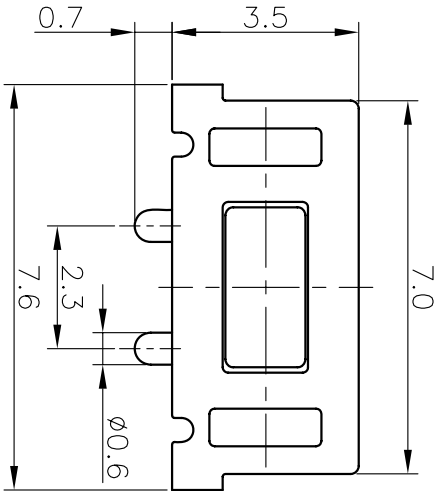

| REV | ECN NO. | APPD |
|-----|------------|---------|
| A | HC-14-0007 | PROULOM |

规格 Specifications

| | |
|----------------------------|--------------------------------|
| 额定负荷 Rating | DC 12V/50mA |
| 接触电阻 Contact Resistance | 100mΩ max. |
| 绝缘电阻 Insulation resistance | DC100V 60S 100MΩ min. |
| 抗电强度 Dielectric strength | AC250V/(50-60HZ) 60S min. |
| 操作力 Operation force | ≤180±30gf ≥250±50gf |
| 寿命试验 Operating Life | 50,000 cycles 30,000 cycles |
| 行程 Travels | 0.25±0.1mm |

RECOMMENDED P.C.B. LAYOUT
安装尺寸图

| ITEM | PART NAME | QUANTITY | MATERIAL | FINISH |
|------|-----------|----------|-----------------|-----------|
| 5 | COVER | 1 | STAINLESS STEEL | / |
| 4 | ACTUATOR | 1 | LCP | BLACK |
| 3 | DOME | 1 | STAINLESS STEEL | Ag-PLATED |
| 2 | TERMINAL | 2 | BRASS | Ag-PLATED |
| 1 | HOUSING | 1 | LCP | YELLOW |

| | | | |
|-------------|--------------|--------|----|
| X. ± 0.3 | X. ± 3' | UNITS | MM |
| X ± 0.2 | X' ± 2' | MAT'L | |
| .XX ± 0.1 | .XX' ± 1' | FINISH | |
| .XXX ± 0.05 | .XXX' ± 0.5' | Q'TY | |

| | |
|----------------------------|-----------------------------------|
| NAME (INTENDED USE) | HON YUAN |
| 3X6 SMT SERIES TACT SWITCH | HON YUAN PRECISION IND. CO., LTD. |
| PART NO. (INTENDED USE) | SHENZHEN, CHINA. |
| ITSO02G****-*****-****0 | TITLE: PRODUCT DRAWING |
| APPD: ZO 5/22/2014 | DWG NO.: 1TS002G |
| CHKD: M.H.LI 5/22/2014 | SCALE SHEET |
| DR: WP.LU 5/21/2014 | 10/1 |
| | 1/1 |
| | REV. A |

- 0=初始材质
- 1=新增材质
- 依次增加

产品高度 (H): 350=3.5mm
370=3.7mm

编带 非编带, 不启用

手感:

- 0=常规
- 1=大手感
- 2=小手感
- 3=特殊手感

THESE DRAWINGS AND SPECIFICATIONS ARE THE PROPERTY OF HON YUAN PRECISION IND. CO., LTD. AND SHALL NOT BE REPRODUCED, COPIED OR USED IN ANY MANNER WITHOUT THE PRIOR WRITTEN CONSENT OF HON YUAN PRECISION IND. CO., LTD.