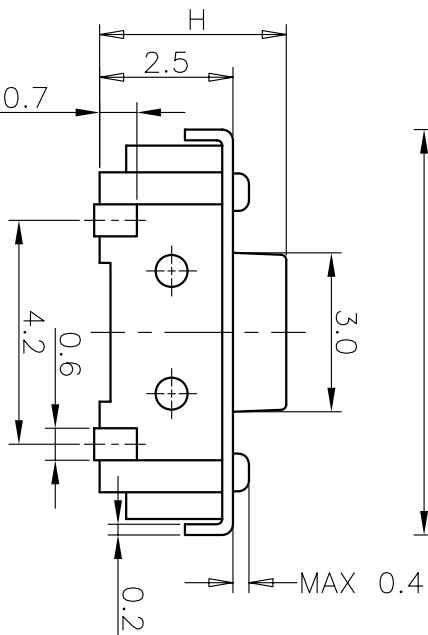

| REV | ECN NO. | APPD |
|-----|------------|---------|
| A | HC-14-0007 | PROULOM |

规格 Specifications

| | |
|----------------------------|--------------------------------|
| 额定负荷 Rating | DC 12V/50mA |
| 接触电阻 Contact Resistance | 100mΩ max. |
| 绝缘电阻 Insulation resistance | DC100V 60S 100MΩ min. |
| 抗电强度 Dielectric strength | AC250V/(50-60HZ) 60S min. |
| 操作力 Operation force | ≤180±30gf ≥250±50gf |
| 寿命试验 Operating Life | 50,000 cycles 30,000 cycles |
| 行程 Travels | 0.25±0.1mm |

RECOMMENDED P.C.B. LAYOUT
安装尺寸图

| ITEM | PART NAME | QUANTITY | MATERIAL | FINISH |
|------|-----------|----------|-----------------|-----------|
| 5 | COVER | 1 | STAINLESS STEEL | / |
| 4 | ACTUATOR | 1 | LCP | BLACK |
| 3 | DOME | 1 | STAINLESS STEEL | Ag-PLATED |
| 2 | TERMINAL | 2 | BRASS | Ag-PLATED |
| 1 | HOUSING | 1 | LCP | YELLOW |

| | | | |
|-------------|--------------|--------|----|
| X. ± 0.3 | X. ± 3' | UNITS | MM |
| X ± 0.2 | X' ± 2' | MAT'L | |
| .XX ± 0.1 | .XX' ± 1' | FINISH | |
| .XXX ± 0.05 | .XXX' ± 0.5' | Q'TY | |

| | |
|----------------------------|-----------------------------------|
| NAME (INTENDED USE) | HON YUAN |
| 3X6 SMT SERIES TACT SWITCH | HON YUAN PRECISION IND. CO., LTD. |
| PART NO. (INTENDED USE) | SHENZHEN, CHINA. |
| ITSO02G****-*****-****0 | TITLE: PRODUCT DRAWING |
| APPD: ZO 5/22/2014 | DWG NO.: 1TS002G |
| CHKD: M.H.LI 5/22/2014 | SCALE SHEET |
| DR: WP.LU 5/21/2014 | 10/1 |
| | 1/1 |
| | REV. A |

- 0=初始材质
- 1=新增材质
- 依次增加

产品高度 (H): 350=3.5mm
370=3.7mm

编带 非编带, 不启用

手感:

- 0=常规
- 1=大手感
- 2=小手感
- 3=特殊手感

THESE DRAWINGS AND SPECIFICATIONS ARE THE PROPERTY OF HON YUAN PRECISION IND. CO., LTD. AND SHALL NOT BE REPRODUCED, COPIED OR USED IN ANY MANNER WITHOUT THE PRIOR WRITTEN CONSENT OF HON YUAN PRECISION IND. CO., LTD.