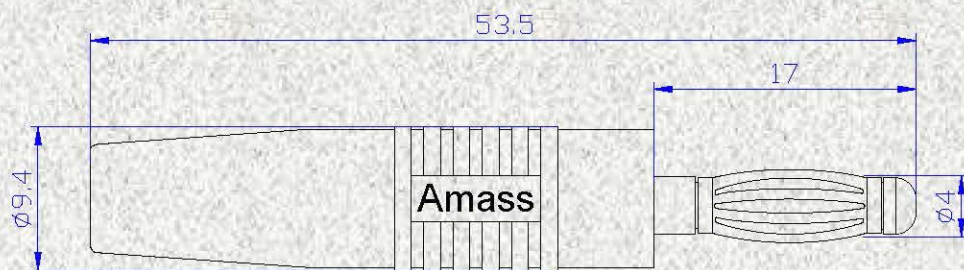

产品规格书

Product Specification

■产品名称 (Name): 4mm 插头 (In-line 4mm Plug)

■产品型号 (Model): 25.436.1 红色
25.436.2 黑色

■基本参数 (Principal Technical Data)

■典型特性 (Typical Characteristic)

| | | | |
|----------------------------|------------------------|----------------------------------|-------------------------------|
| 主体材质 Body material | 铜 Brass | 绝缘体材质 Insulation material | PVC |
| 弹片材质 Spring material | 铍铜 Beryllium copper | 表面镀层 Surface coating | 镀镍 / 镀金 Nickel/Gold plated |
| 接触电阻 Contact resistance | $\leq 0.005 \Omega$ | 额定电压/电流 Rated voltage/current | 30Vac-60Vdc/Max.24A |