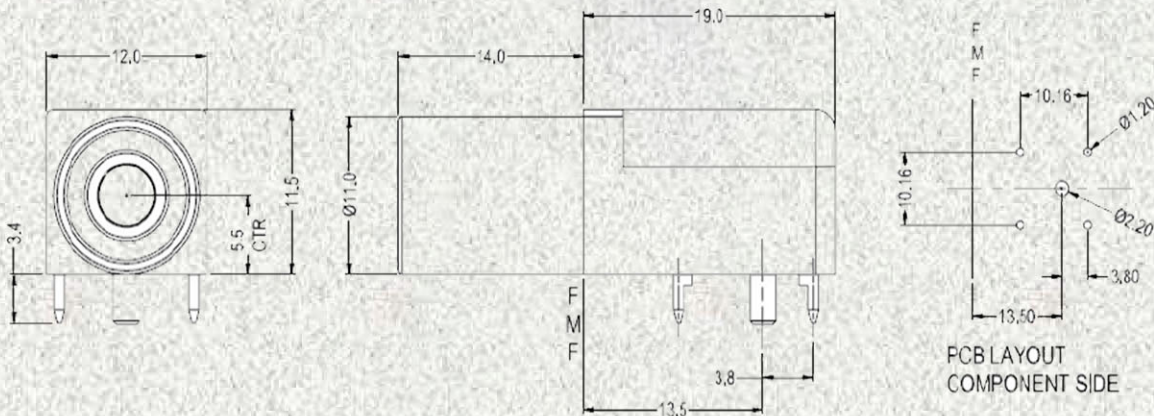

产品规格书

Product Specification

■产品名称 (Name): 4mm 卧式插座 (4mm Angled Socket)

■产品型号 (Model): 24.245.*

■基本参数 (Principal Technical Data)

■典型特性 (Typical Characteristic)

主体材质 Body material	铜 Brass	绝缘体材质 Insulation material	PA
表面镀层 Surface coating	Gold plated	接触电阻 Contact resistance	$\leq 0.005 \Omega$
绝缘电阻 Insulating resistance	$\geq 500M \Omega$	额定电压/电流 Rated voltage/current	CATIII 1KV Max.24A