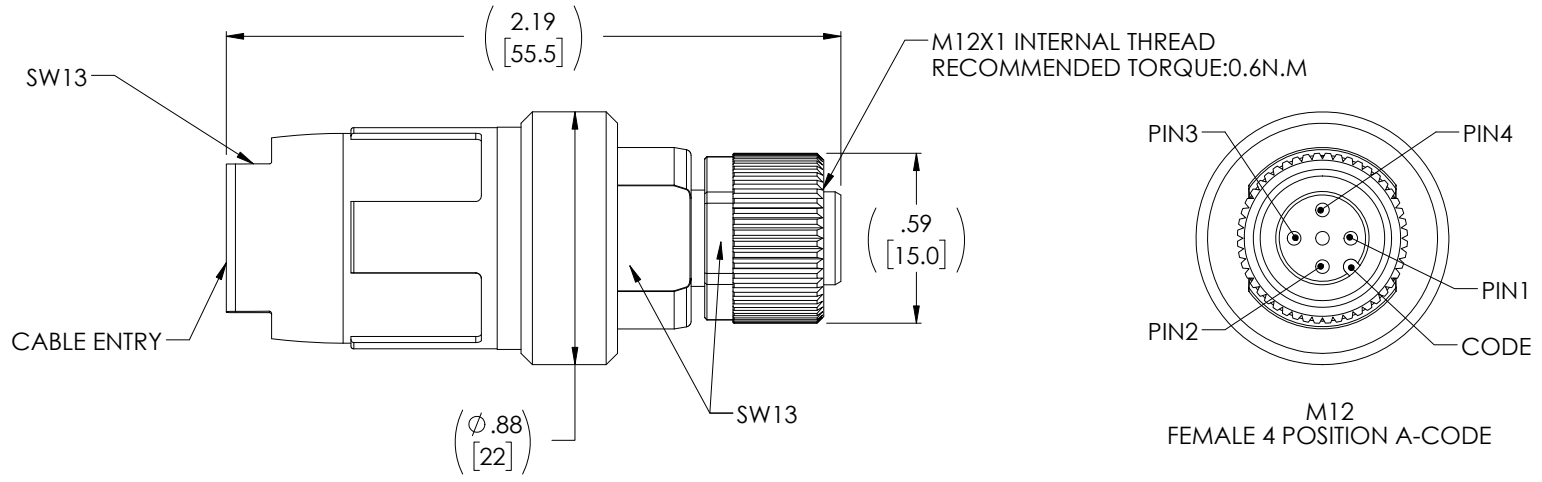

M12 FEMALE 4 POSITION A-CODE

NOTES:

MECHANICAL DATA

- HOUSING: M12 FEMALE, STRAIGHT, 4 POLE, A-CODE
- CONDUCTOR CROSS SECTION: 20AWG - 17AWG [0.5MM² - 1.0MM²]
- ISOLATION MATERIALS: PVC/PP/TPE
- WIRE DIAMETER: .063 [1.60MM] - .079 [2.0MM]
- CABLE OUTSIDE DIAMETER: .217 [5.5MM] - .315 [8.0MM]
- PROTECTION: IP67 (WHEN MATED AND TIGHTENED, EN60529)
- TEMP RANGE: -25°C TO +85°C

MISCELLANEOUS

- NOMINAL VOLTAGE: MAX 32V AC/DC
- RATED CURRENT: MAX 4A PER CONTACT
- SHIPS UNASSEMBLED
- A 5th CENTER PIN HOLE POSITION MAY APPEAR REGARDLESS OF THE NUMBER OF ACTUAL CONDUCTORS AND WILL NOT BE CONNECTED ELECTRICALLY BUT ALLOWS MATING WITH 5 POLE CABLES, IF NEEDED.

REGULATORY COMPLIANCE:

EU RoHS DIRECTIVE (MOST RECENT RELEASED VERSION)

WIRING DIAGRAM

SPlicing RING M12 FEMALE

INSULATION DISPLACEMENT SPlicing RING

UNLESS OTHERWISE SPECIFIED, DIMENSIONS ARE IN INCHES [mm] OVERALL CABLE LENGTH TOLERANCE: ≤12 [305] = +1 [25] / -0 >12 [305] ≤60 [1524] = +2 [51] / -0 >60 [1524] ≤120 [3048] = +4 [102] / -0 >120 [3048] ≤300 [7620] = +6 [152] / -0 >300 [7620] = +5% / -0 ALL OTHER DIMENSIONAL TOLERANCES: .X = ± .2 [5] FRACTIONS ± 1/32 .XX = ± .02 [.5] ANGLES ± 1° .XXX = ± .005 [.13]	APPROVALS	DATE	 50 High Street, West Mill, North Andover, MA 01845 USA. Phone: 1.800.341.5266 1.978.682.6936	
	DRAWN BY DCUI	03/30/2017		CATEGORY TELECOM/MODULAR
	CHECKED BY BZHANG	03/30/2017		
	APPROVED BY SPAN	03/30/2017		
THIRD-ANGLE PROJECTION 	CONFIGURATION DETAILS OF UNDIMENSIONED FEATURES MAY VARY	PRODUCT DESCRIPTION M12 ,FEMALE ,STRAIGHT,4-POLE	SCALE: NONE CAD FILE: M12FT4AF-L.SLDDRW SHEET 1 OF 1	
COLOR VARIATIONS MAY OCCUR		SIZE A CAGE CODE 43321 ITEM NO. M12FT4AF-L	REV. B	