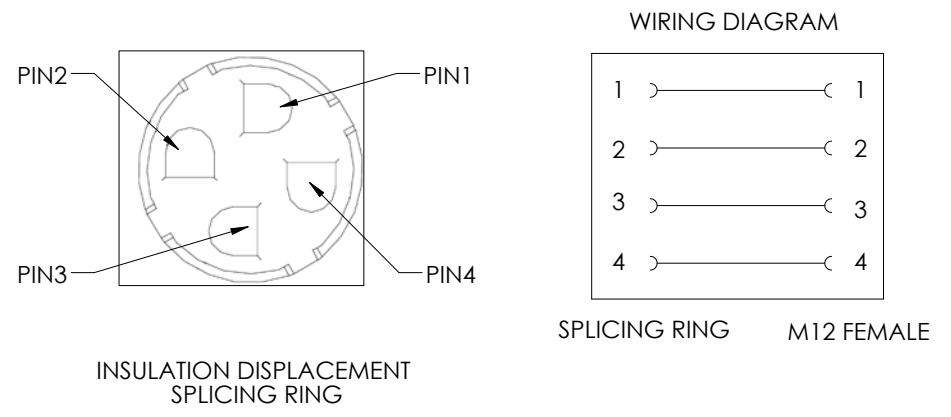

M12 FEMALE 4 POSITION A-CODE

NOTES:

MECHANICAL DATA

- HOUSING: M12 FEMALE, STRAIGHT, 4 POLE, A-CODE
- CONDUCTOR CROSS SECTION: 20AWG - 17AWG [0.5MM² - 1.0MM²]
- ISOLATION MATERIALS: PVC/PP/TPE
- WIRE DIAMETER: .063 [1.60MM] - .079 [2.0MM]
- CABLE OUTSIDE DIAMETER: .217 [5.5MM] - .315 [8.0MM]
- PROTECTION: IP67 (WHEN MATED AND TIGHTENED, EN60529)
- TEMP RANGE: -25°C TO +85°C

MISCELLANEOUS

- NOMINAL VOLTAGE: MAX 32V AC/DC
- RATED CURRENT: MAX 4A PER CONTACT
- SHIPS UNASSEMBLED
- A 5th CENTER PIN HOLE POSITION MAY APPEAR REGARDLESS OF THE NUMBER OF ACTUAL CONDUCTORS AND WILL NOT BE CONNECTED ELECTRICALLY BUT ALLOWS MATING WITH 5 POLE CABLES, IF NEEDED.

REGULATORY COMPLIANCE:

EU RoHS DIRECTIVE (MOST RECENT RELEASED VERSION)

WIRING DIAGRAM

SPlicing RING M12 FEMALE

INSULATION DISPLACEMENT SPlicing RING

UNLESS OTHERWISE SPECIFIED, DIMENSIONS ARE IN INCHES [mm] OVERALL CABLE LENGTH TOLERANCE: ≤12 [305] = +1 [25] / -0 >12 [305] ≤60 [1524] = +2 [51] / -0 >60 [1524] ≤120 [3048] = +4 [102] / -0 >120 [3048] ≤300 [7620] = +6 [152] / -0 >300 [7620] = +5% / -0 ALL OTHER DIMENSIONAL TOLERANCES: .X = ± .2 [5] FRACTIONS ± 1/32 .XX = ± .02 [.5] ANGLES ± 1° .XXX = ± .005 [.13]	APPROVALS	DATE	 50 High Street, West Mill, North Andover, MA 01845 USA. Phone: 1.800.341.5266 1.978.682.6936	
	DRAWN BY DCUI	03/30/2017		CATEGORY TELECOM/MODULAR
	CHECKED BY BZHANG	03/30/2017		
	APPROVED BY SPAN	03/30/2017		
THIRD-ANGLE PROJECTION 	CONFIGURATION DETAILS OF UNDIMENSIONED FEATURES MAY VARY	PRODUCT DESCRIPTION M12 ,FEMALE ,STRAIGHT,4-POLE	SCALE: NONE CAD FILE: M12FT4AF-L.SLDDRW SHEET 1 OF 1	
COLOR VARIATIONS MAY OCCUR		SIZE A CAGE CODE 43321 ITEM NO. M12FT4AF-L	REV. B	