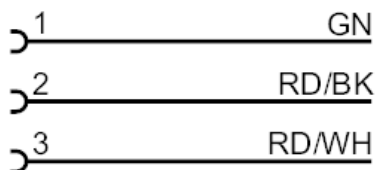

Ambient temperature [°C] -45...105

Protection IP 68

Mechanical data

Weight [g] 204.116

Dimensions [mm] 15 x 15 x 47

Material TPE

Molded-body material TPE

Material nut brass, nickel-plated

Remarks

Pack quantity 1 pcs.

E18201

Female cordset

ADOGA030MSS0005X03

Electrical connection

Cable: 5 m, TPE-S, yellow; 3 x 0.34 mm² / AWG 22

Electrical connection - Socket

Connector: 1 x 1/2", straight; coding: C; Moulded body: TPE; Locking: brass, nickel-plated; Contacts: gold-plated

Connection

GN = Core colors :
RD/BK = green
RD/WH = red/black
red/white