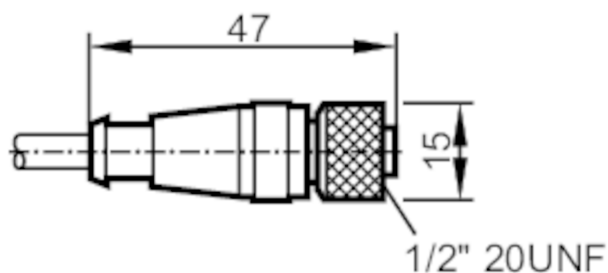

E18201

Female cordset

ADOGA030MSS0005X03

Application

System gold-plated contacts

Electrical data

Operating voltage [V] < 300 AC/DC

Operating conditions

Ambient temperature [°C] -45...105

Protection IP 68

Mechanical data

Weight [g] 204.116

Dimensions [mm] 15 x 15 x 47

Material TPE

Molded-body material TPE

Material nut brass, nickel-plated

Remarks

Pack quantity 1 pcs.

E18201

Female cordset

ADOGA030MSS0005X03

Electrical connection

Cable: 5 m, TPE-S, yellow; 3 x 0.34 mm² / AWG 22

Electrical connection - Socket

Connector: 1 x 1/2", straight; coding: C; Moulded body: TPE; Locking: brass, nickel-plated; Contacts: gold-plated

Connection

GN = Core colors :
RD/BK = green
RD/WH = red/black
red/white