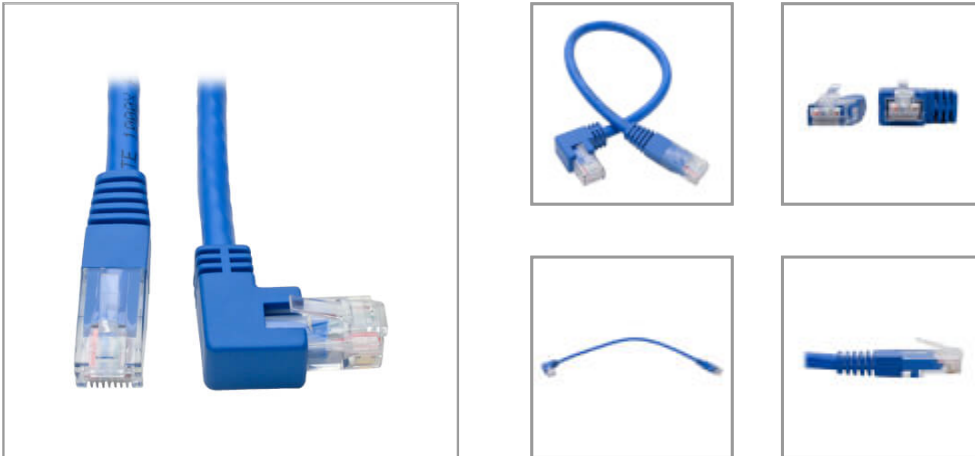

Right-Angle Cat6 Gigabit Molded UTP Ethernet Cable (RJ45 Right-Angle M to RJ45 M), Blue, 1 ft. (0.31 m)

MODEL NUMBER: N204-001-BL-RA

Cat6 UTP patch cord connects Gigabit Ethernet network components like routers, servers, and switches in high-density data centers.

Features

Right-Angle Cat6 Patch Cable Connects Equipment in Data Centers and VoIP Networks This Cat6 UTP patch cable is ideal for connecting network components, such as printers, computers, copiers, routers, servers, modems and switches, in high-density data centers. Designed for fast transmission and excellent signal quality, this RJ45 patch cable ensures data transfer speeds up to 1 Gbps throughout your Gigabit Ethernet or VoIP network.

Right-Angle RJ45 Patch Cable Makes Connecting and Disconnecting Easier One RJ45 male connector is designed at a 90-degree right angle, which prevents excessive bending and reduces stress on the cable. This makes the space-saving cable easy to plug into patch panels, switches and other devices located in a confined area or behind a desk.

Color-Coded to Avoid Misidentification That Can Cause Costly Downtime This right-angle Cat6 patch cable features a blue PVC jacket and molded blue ends. The color-coding allows easy, fast identification in a crowded rack or workstation and helps prevent the cable from becoming inadvertently disconnected.