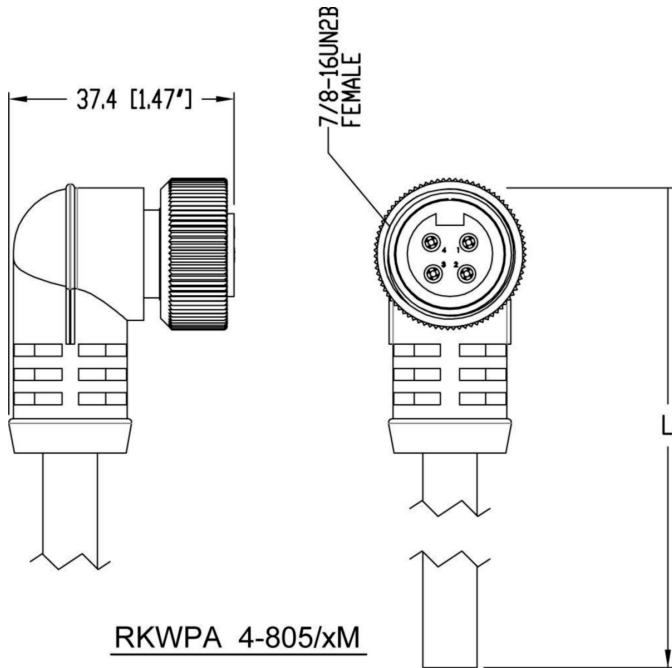

Product: [RKWPA 4-805](#)

Mini Power Single-Ended Cordset: 7/8", female, angled, 4-pin(3+PE), black body, 600 V, 15 A; TPE black cable, 14 AWG

Product Description

Mini Power Single-Ended Cordset: 7/8", female, angled, 4-pin(3+PE), black body, 600 V, 15 A; TPE black cable, 14 AWG

Technical Drawing

Technical Specifications

Technical Data

Product Family:	Power Connector
Product Sub Family:	7/8"
Brand:	Lumberg Automation
Connector Type:	Cordset, single ended
Type of Contact / Gender:	female
Connector Design:	angled
Number of Pins:	4(3+PE)
Shielding:	Unshielded
Attachment Type:	Coupling Nut
Rated Voltage (UL):	600 V
Rated Current (UL)*:	15 A
Ambient Temperature (Operation)*:	-30 °C to +90 °C
Protection Degree / IP Rating**:	IP 67, IP 68