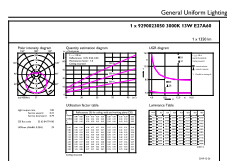

General uniform lighting - ESS LEDBulb 13W E27 3000K 230V 1CT/12 CN