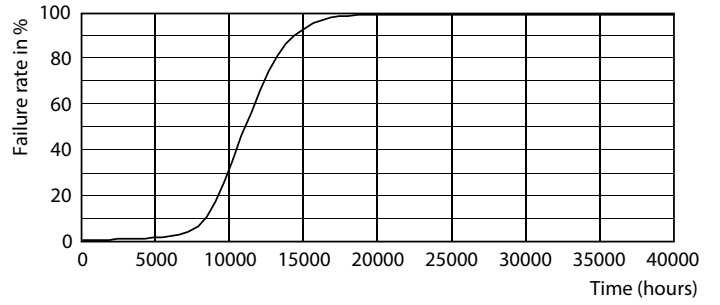

Essential LED 灯泡

寿命

Lumen Maintenance Diagram - ESS LEDBulb 13W E27 6500K 230V 1CT/12 CN

Life Expectancy Diagram - ESS LEDBulb 13W E27 6500K 230V 1CT/12 CN