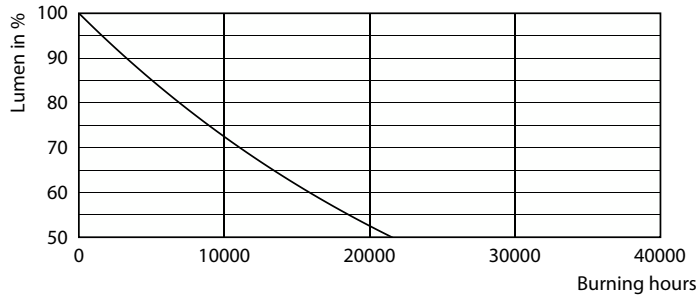

Essential LED 灯泡

寿命

Lumen Maintenance Diagram - ESS LEDBulb 13W E27 6500K 230V 1CT/12 CN

Life Expectancy Diagram - ESS LEDBulb 13W E27 6500K 230V 1CT/12 CN