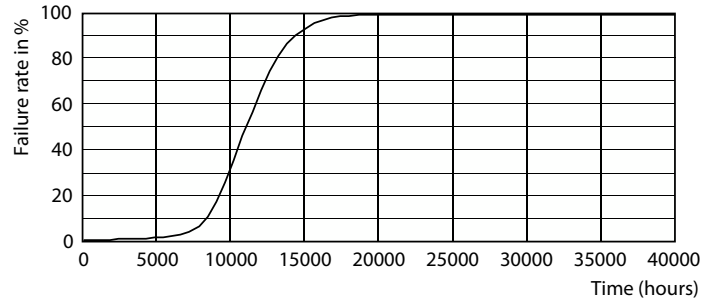

Essential LED 灯泡

寿命

Life Expectancy Diagram - ESS LEDBulb 5W E27 3000K 230V 1CT/12 CN