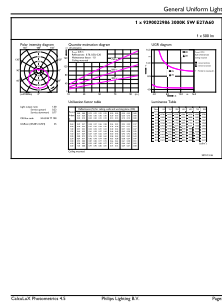

光度数据

General uniform lighting - ESS LEDBulb 5W E27 3000K 230V 1CT/12 CN