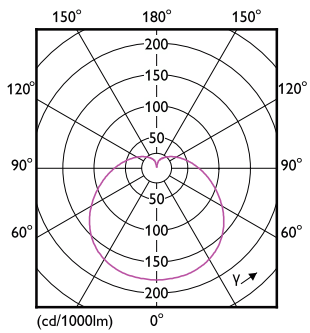

Light Distribution Diagram - ESS LEDBulb 7W E27 3000K 230V 1CT/12 CN