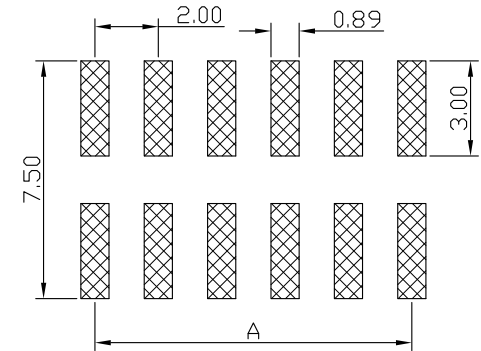

**Kinghelm®**

**SPECIFICATIONS**

Current Rating: 1.5 Amps  
 Insulation Resistance: 1000M Ω Min  
 Contact Resistance: 20mΩ Max  
 Withstanding Voltage: AC 500V  
 Operation Temperature: -40° to+105°  
 Contact Material: Brass  
 Standard: PA6T  
 Insulator Material: Polyester (UL 94V-0)  
 Contact Plating: Gold Flash  
 Max. Processing Temp: 240° C for 30-60 seconds  
 (260° C for 5 seconds)

**RECOMMEND P. C. B LAYOUT**  
 PCB TOLERANCE: ±0.05 (TOP VIEW)

深圳市金航标电子有限公司

www.kinghelm.com.cn

KH-2.0PH-2X5P-L8.0-SMT

0755-28190160

UNLESS OTHERWISE SPECIFIED TOLERANCE

X : ±0.30 X° : ±5°  
 X.X : ±0.25 X.X° : ±1°  
 X.XX : ±0.20 X.XX° : ±0.5°

DRAWN NAME:

2.0PH H2.0 2xnPin SMT PC6.5 PA3.8 PB2.5 L8.0 6T

|      |    |       |     |            |
|------|----|-------|-----|------------|
| SIZE | A4 | SCALE | N:1 | PROUCT NO. |
| REV  | A  | UNIT  | mm  | PROJECT    |