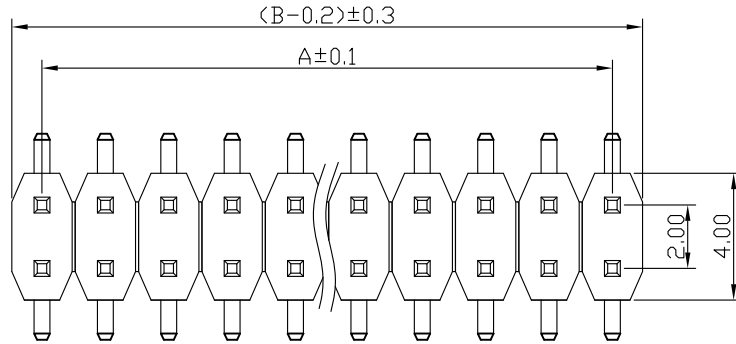

**Kinghelm®**

**SPECIFICATIONS**

Current Rating: 1.5 Amps  
 Insulation Resistance: 1000M Ω Min  
 Contact Resistance: 20mΩ Max  
 Withstanding Voltage: AC 500V  
 Operation Temperature: -40° to+105°  
 Contact Material: Brass  
 Standard: PA6T  
 Insulator Material: Polyester (UL 94V-0)  
 Contact Plating: Gold Flash  
 Max. Processing Temp: 240° C for 30-60 seconds  
 (260° C for 5 seconds)

**RECOMMEND P. C. B LAYOUT**  
 PCB TOLERANCE: ±0.05 (TOP VIEW)

深圳市金航标电子有限公司

www.kinghelm.com.cn

KH-2.0PH-2X5P-L8.0-SMT

0755-28190160

UNLESS OTHERWISE SPECIFIED TOLERANCE

X : ±0.30 X° : ±5°  
 X.X : ±0.25 X.X° : ±1°  
 X.XX : ±0.20 X.XX° : ±0.5°

DRAWN NAME:

2.0PH H2.0 2xnPin SMT PC6.5 PA3.8 PB2.5 L8.0 6T

|      |    |       |     |            |
|------|----|-------|-----|------------|
| SIZE | A4 | SCALE | N:1 | PROUCT NO. |
| REV  | A  | UNIT  | mm  | PROJECT    |