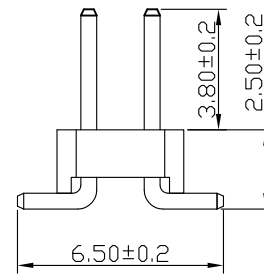

**Kinghelm®**

**SPECIFICATIONS**

Current Rating: 1.5 Amps  
 Insulation Resistance: 1000M Ω Min  
 Contact Resistance: 20mΩ Max  
 Withstanding Voltage: AC 500V  
 Operation Temperature: -40° to+105°  
 Contact Material: Brass  
 Standard: PA6T  
 Insulator Material: Polyester (UL 94V-0)  
 Contact Plating: Gold Flash  
 Max. Processing Temp: 240° C for 30-60 seconds  
 (260° C for 5 seconds)

**RECOMMEND P. C. B LAYOUT**  
 PCB TOLERANCE: ±0.05 (TOP VIEW)

深圳市金航标电子有限公司

www.kinghelm.com.cn

KH-2.0PH-2X5P-L8.0-SMT

0755-28190160

UNLESS OTHERWISE SPECIFIED TOLERANCE

X : ±0.30 X° : ±5°  
 X.X : ±0.25 X.X° : ±1°  
 X.XX : ±0.20 X.XX° : ±0.5°

DRAWN NAME:

2.0PH H2.0 2xnPin SMT PC6.5 PA3.8 PB2.5 L8.0 6T

|      |    |       |     |            |
|------|----|-------|-----|------------|
| SIZE | A4 | SCALE | N:1 | PROUCT NO. |
| REV  | A  | UNIT  | mm  | PROJECT    |