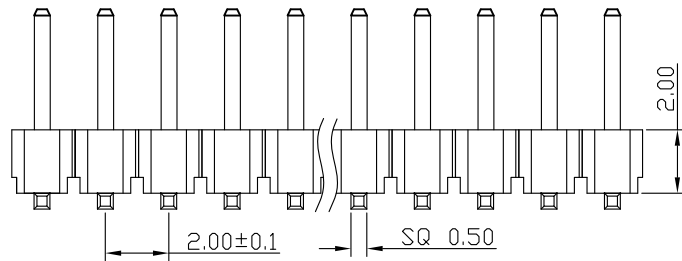

**Kinghelm®**

**SPECIFICATIONS**

Current Rating: 1.5 Amps  
 Insulation Resistance: 1000M Ω Min  
 Contact Resistance: 20mΩ Max  
 Withstanding Voltage: AC 500V  
 Operation Temperature: -40° to+105°  
 Contact Material: Brass  
 Standard: PA6T  
 Insulator Material: Polyester (UL 94V-0)  
 Contact Plating: Gold Flash  
 Max. Processing Temp: 240° C for 30-60 seconds  
 (260° C for 5 seconds)

**RECOMMEND P. C. B LAYOUT**  
 PCB TOLERANCE: ±0.05 (TOP VIEW)

深圳市金航标电子有限公司

www.kinghelm.com.cn

KH-2.0PH-2X5P-L8.0-SMT

0755-28190160

UNLESS OTHERWISE SPECIFIED TOLERANCE

X : ±0.30 X° : ±5°  
 X.X : ±0.25 X.X° : ±1°  
 X.XX : ±0.20 X.XX° : ±0.5°

DRAWN NAME:

2.0PH H2.0 2xnPin SMT PC6.5 PA3.8 PB2.5 L8.0 6T

|      |    |       |     |            |
|------|----|-------|-----|------------|
| SIZE | A4 | SCALE | N:1 | PROUCT NO. |
| REV  | A  | UNIT  | mm  | PROJECT    |