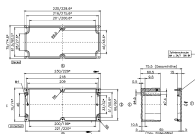

Data sheet

4557.0 BS M 4x5

##INVERSE##CONTA-BOX

Glass-fibre reinforced polyester housing, Colour: Squirrel grey, RAL: 7000, Cover: Duroplastic polyester, Squirrel grey (RAL 7000)

Article number	Article name	GTIN (EAN)	Packaging unit
<u>4198.1</u>	CP 230/75	4044211117450	1 ST