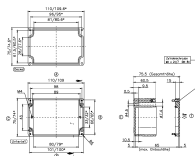

Glass-fibre reinforced polyester housing, Colour: Squirrel grey, RAL: 7000, Cover: Duroplastic polyester, Squirrel grey (RAL 7000)

Article number	Article name	GTIN (EAN)	Packaging unit
<u>4434.1</u>	CP 110/75	4044211114572	1 ST