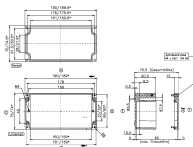

Glass-fibre reinforced polyester housing, Colour: Squirrel grey, RAL: 7000, Cover: Duroplastic polyester, Squirrel grey (RAL 7000)

Article number	Article name	GTIN (EAN)	Packaging unit
<u>4436.1</u>	CP 190/75	4044211114596	1 ST