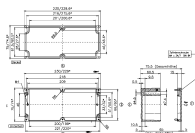

Glass-fibre reinforced polyester housing, Colour: Squirrel grey, RAL: 7000, Cover: Duroplastic polyester, Squirrel grey (RAL 7000)

Article number	Article name	GTIN (EAN)	Packaging unit
<u>4198.1</u>	CP 230/75	4044211117450	1 ST