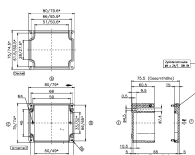

Glass-fibre reinforced polyester housing, Colour: Squirrel grey, RAL: 7000, Cover: Duroplastic polyester, Squirrel grey (RAL 7000)

Article number	Article name	GTIN (EAN)	Packaging unit
<u>4439.1</u>	CP 80/75	4044211117443	1 ST