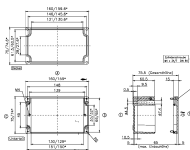

Glass-fibre reinforced polyester housing, Colour: Squirrel grey, RAL: 7000, Cover: Duroplastic polyester, Squirrel grey (RAL 7000)

Article number	Article name	GTIN (EAN)	Packaging unit
<u>4435.1</u>	CP 160/75	4044211114589	1 ST