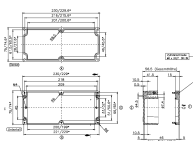

Glass-fibre reinforced polyester housing, Colour: Squirrel grey, RAL: 7000, Cover: Duroplastic polyester, Squirrel grey (RAL 7000)

Article number	Article name	GTIN (EAN)	Packaging unit
<u>4437.1</u>	CP 230/55	4044211114602	1 ST