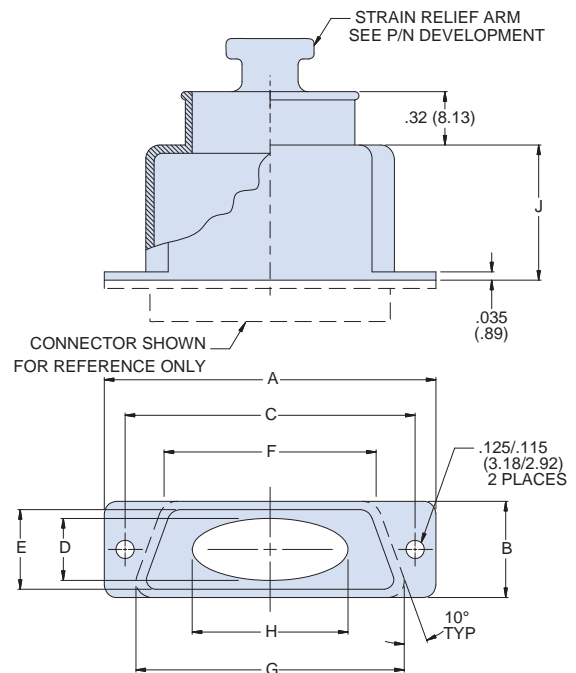

SPACE-GRADE MIL-DTL-24308 D-SUB BACKSHELLS

Lightweight, Low-Profile EMI/RFI Backshell with Micro Banding Porch and Qwik-Ty Option

Solid shell, top elliptical cable entry - 557-281

How To Order	
Sample Part Number	557-281 M 5 04 B S C
Series	557-281 Top Oval Entry backshell
Finish Symbol	M = Electroless Nickel Z2 = Gold Plate
Shell Size	1, 2, 3, 4, 5, 6 (Table I)
Entry Size	04, 05, 06, 07, 08, 09, 10, 11, 12, 13, 14, 15, 16 (Table III)
Height Code	A, B, C, D, E, F, G, H (Table IV)
Qwik-Ty Option	S = With Qwik-Ty strain relief arm Omit for none
Hardware Option	C = Fillister Head W = Socket Head Jackscrew P = Fixed Female Jackscrew Omit for none

Entry Size	H
04	.500 (12.70)
05	.625 (15.88)
06	.750 (19.05)
07	.875 (22.23)
08	1.000 (25.40)
09	1.125 (28.58)
10	1.250 (31.75)
11	1.375 (34.92)
12	1.500 (38.10)
13	1.625 (41.28)
14	1.750 (44.45)
15	1.875 (47.63)
16	2.000 (50.80)

Height Code	J
A	.50 (12.70)
B	.62 (15.75)
C	.75 (19.05)
D	.87 (22.10)
E	1.00 (25.40)
F	1.12 (28.45)
G	1.25 (31.75)
H	1.38 (35.05)

Shell Size	A	B	C ±.005 (0.13)	D	E	F Ref.	G ±.030 (.762)	Max Entry Size
1	1.203 (30.56)	.500 (12.70)	.984 (24.99)	.375 (9.52)	.467 (11.86)	.639 (16.23)	.839 (21.31)	05
2	1.531 (38.88)	.500 (12.70)	1.312 (33.32)	.375 (9.52)	.467 (11.86)	.978 (24.84)	1.178 (29.92)	08
3	2.078 (52.78)	.500 (12.70)	1.852 (47.04)	.375 (9.52)	.467 (11.86)	1.507 (38.28)	1.706 (43.33)	12
4	2.718 (69.04)	.500 (12.70)	2.500 (63.50)	.375 (9.52)	.467 (11.86)	2.163 (54.94)	2.364 (60.05)	16
5	2.625 (66.68)	.609 (15.47)	2.406 (61.11)	.484 (12.29)	.579 (14.71)	2.053 (52.15)	2.291 (58.19)	16
6	2.780 (70.61)	.670 (17.02)	2.500 (63.50)	.554 (14.07)	.621 (15.77)	2.185 (55.50)	2.421 (61.49)	16