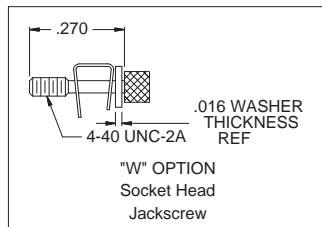

SPACE-GRADE MIL-DTL-24308 D-SUB BACKSHELLS

Lightweight, Low-Profile EMI/RFI Backshell with Micro Banding Porch and Qwik-Ty Option

Solid shell, top elliptical cable entry - 557-281

How To Order	
Sample Part Number	557-281 M 5 04 B S C
Series	557-281 Top Oval Entry backshell
Finish Symbol	M = Electroless Nickel Z2 = Gold Plate
Shell Size	1, 2, 3, 4, 5, 6 (Table I)
Entry Size	04, 05, 06, 07, 08, 09, 10, 11, 12, 13, 14, 15, 16 (Table III)
Height Code	A, B, C, D, E, F, G, H (Table IV)
Qwik-Ty Option	S = With Qwik-Ty strain relief arm Omit for none
Hardware Option	C = Fillister Head W = Socket Head Jackscrew P = Fixed Female Jackscrew Omit for none

Entry Size	H
04	.500 (12.70)
05	.625 (15.88)
06	.750 (19.05)
07	.875 (22.23)
08	1.000 (25.40)
09	1.125 (28.58)
10	1.250 (31.75)
11	1.375 (34.92)
12	1.500 (38.10)
13	1.625 (41.28)
14	1.750 (44.45)
15	1.875 (47.63)
16	2.000 (50.80)

Height Code	J
A	.50 (12.70)
B	.62 (15.75)
C	.75 (19.05)
D	.87 (22.10)
E	1.00 (25.40)
F	1.12 (28.45)
G	1.25 (31.75)
H	1.38 (35.05)

Shell Size	A	B	C ±.005 (0.13)	D	E	F Ref.	G ±.030 (.762)	Max Entry Size
1	1.203 (30.56)	.500 (12.70)	.984 (24.99)	.375 (9.52)	.467 (11.86)	.639 (16.23)	.839 (21.31)	05
2	1.531 (38.88)	.500 (12.70)	1.312 (33.32)	.375 (9.52)	.467 (11.86)	.978 (24.84)	1.178 (29.92)	08
3	2.078 (52.78)	.500 (12.70)	1.852 (47.04)	.375 (9.52)	.467 (11.86)	1.507 (38.28)	1.706 (43.33)	12
4	2.718 (69.04)	.500 (12.70)	2.500 (63.50)	.375 (9.52)	.467 (11.86)	2.163 (54.94)	2.364 (60.05)	16
5	2.625 (66.68)	.609 (15.47)	2.406 (61.11)	.484 (12.29)	.579 (14.71)	2.053 (52.15)	2.291 (58.19)	16
6	2.780 (70.61)	.670 (17.02)	2.500 (63.50)	.554 (14.07)	.621 (15.77)	2.185 (55.50)	2.421 (61.49)	16