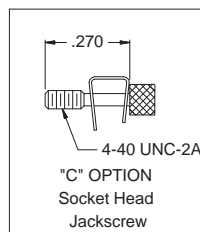

SPACE-GRADE MIL-DTL-24308 D-SUB BACKSHELLS

Lightweight, Low-Profile EMI/RFI Backshell with Micro Banding Porch and Qwik-Ty Option

Solid shell, top elliptical cable entry - 557-281

How To Order	
Sample Part Number	557-281 M 5 04 B S C
Series	557-281 Top Oval Entry backshell
Finish Symbol	M = Electroless Nickel Z2 = Gold Plate
Shell Size	1, 2, 3, 4, 5, 6 (Table I)
Entry Size	04, 05, 06, 07, 08, 09, 10, 11, 12, 13, 14, 15, 16 (Table III)
Height Code	A, B, C, D, E, F, G, H (Table IV)
Qwik-Ty Option	S = With Qwik-Ty strain relief arm Omit for none
Hardware Option	C = Fillister Head W = Socket Head Jackscrew P = Fixed Female Jackscrew Omit for none

Entry Size	H
04	.500 (12.70)
05	.625 (15.88)
06	.750 (19.05)
07	.875 (22.23)
08	1.000 (25.40)
09	1.125 (28.58)
10	1.250 (31.75)
11	1.375 (34.92)
12	1.500 (38.10)
13	1.625 (41.28)
14	1.750 (44.45)
15	1.875 (47.63)
16	2.000 (50.80)

Height Code	J
A	.50 (12.70)
B	.62 (15.75)
C	.75 (19.05)
D	.87 (22.10)
E	1.00 (25.40)
F	1.12 (28.45)
G	1.25 (31.75)
H	1.38 (35.05)

Shell Size	A	B	C ±.005 (0.13)	D	E	F Ref.	G ±.030 (.762)	Max Entry Size
1	1.203 (30.56)	.500 (12.70)	.984 (24.99)	.375 (9.52)	.467 (11.86)	.639 (16.23)	.839 (21.31)	05
2	1.531 (38.88)	.500 (12.70)	1.312 (33.32)	.375 (9.52)	.467 (11.86)	.978 (24.84)	1.178 (29.92)	08
3	2.078 (52.78)	.500 (12.70)	1.852 (47.04)	.375 (9.52)	.467 (11.86)	1.507 (38.28)	1.706 (43.33)	12
4	2.718 (69.04)	.500 (12.70)	2.500 (63.50)	.375 (9.52)	.467 (11.86)	2.163 (54.94)	2.364 (60.05)	16
5	2.625 (66.68)	.609 (15.47)	2.406 (61.11)	.484 (12.29)	.579 (14.71)	2.053 (52.15)	2.291 (58.19)	16
6	2.780 (70.61)	.670 (17.02)	2.500 (63.50)	.554 (14.07)	.621 (15.77)	2.185 (55.50)	2.421 (61.49)	16