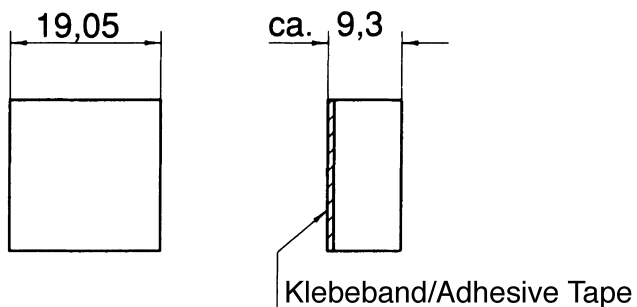

RS 76 - Cover IP40, 1/2-module, charcoal grey**5.04.520.172/0152****General information**

Color	charcoal grey
Size	1/2-module

Other specifications

ROHS compliant	yes
REACH compliant	yes

Mouser Electronics