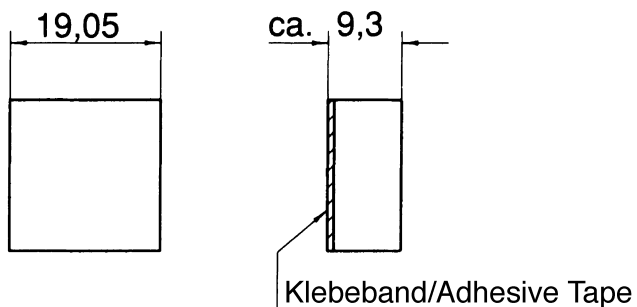

RS 76 - Cover IP40, 1/4-module, charcoal grey**5.04.520.171/0152****General information**

Color	charcoal grey
Size	1/4-module

Other specifications

ROHS compliant	yes
REACH compliant	yes

Mouser Electronics