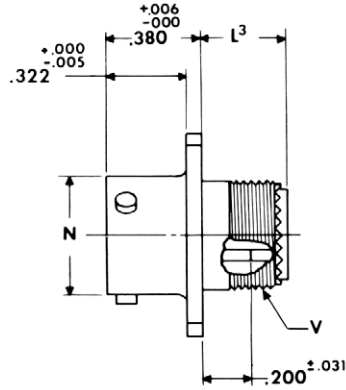

JT00R (MS27472) — crimp wall mounting receptacle

* JT00RT-XX-XXX (MS27472T)
 ** JTS00RT-XX-XXX (MS27479T)
 *** JTN00RT-XX-XXX

* JT00RE-XX-XXX (MS27472E)
 ** JTS00RE-XX-XXX (MS27479E)
 *** JTN00RE-XX-XXX

* JT00RP-XX-XXX (MS27472P)
 ** JTS00RP-XX-XXX
 *** JTN00RP-XX-XXX

* JT00RE-XX-XXX (SR)
 ** JTS00RE-XX-XXX (SR)
 *** JTN00RE-XX-XXX (SR)

⊕ .005 DIA ⊖

* To complete order number see page 49.

** High temperature version; to complete order number see page 49.

*** Clear iridite finish (gold color), N₂O₄ resistant; to complete order number see page 49.

Shell Size	F Dia. +.010 - .025	F ¹ Dia. ±.010	L Max.	L ¹ Max.	L ² Max.	L ³ Max.	N +.001 - .005	R (TP)	S ±.016	T ±.005	V Thread UNEF Class 2A (Plated)	KK Max.	KK ¹ Dia. Max.	KK ² Dia. Max.
8	.125	.444	1.094	.609	.547	.500	.473	.594	.812	.120	.4375-28	.812	.625	.578
10	.188	.558	1.094	.609	.547	.500	.590	.719	.938	.120	.5625-24	.875	.750	.703
12	.312	.683	1.094	.609	.547	.500	.750	.812	1.031	.120	.6875-24	1.000	.875	.828
14	.375	.808	1.344	.609	.547	.500	.875	.906	1.125	.120	.8125-20	1.125	1.000	.953
16	.500	.909	1.344	.609	.547	.500	1.000	.969	1.219	.120	.9375-20	1.188	1.125	1.078
18	.625	1.034	1.344	.609	.547	.500	1.125	1.062	1.312	.120	1.0625-18	1.438	1.250	1.203
20	.625	1.159	1.344	.609	.547	.500	1.250	1.156	1.438	.120	1.1875-18	1.438	1.375	1.328
22	.750	1.284	1.469	.609	.547	.500	1.375	1.250	1.562	.120	1.3125-18	1.625	1.500	1.453
24	.800	1.409	1.469	.688	.547	.500	1.500	1.375	1.688	.147	1.4375-18	1.719	1.625	1.578