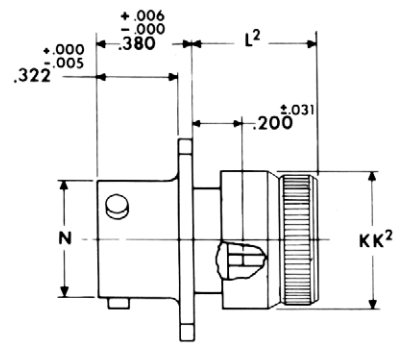

JT00R (MS27472) — crimp wall mounting receptacle

* JT00RT-XX-XXX (MS27472T)
 ** JTS00RT-XX-XXX (MS27479T)
 *** JTN00RT-XX-XXX

* JT00RE-XX-XXX (MS27472E)
 ** JTS00RE-XX-XXX (MS27479E)
 *** JTN00RE-XX-XXX

* JT00RP-XX-XXX (MS27472P)
 ** JTS00RP-XX-XXX
 *** JTN00RP-XX-XXX

* JT00RE-XX-XXX (SR)
 ** JTS00RE-XX-XXX (SR)
 *** JTN00RE-XX-XXX (SR)

⊕ .005 DIA ⊖

* To complete order number see page 49.

** High temperature version; to complete order number see page 49.

*** Clear iridite finish (gold color), N₂O₄ resistant; to complete order number see page 49.

Shell Size	F Dia. +.010 - .025	F ¹ Dia. ±.010	L Max.	L ¹ Max.	L ² Max.	L ³ Max.	N +.001 - .005	R (TP)	S ±.016	T ±.005	V Thread UNEF Class 2A (Plated)	KK Max.	KK ¹ Dia. Max.	KK ² Dia. Max.
8	.125	.444	1.094	.609	.547	.500	.473	.594	.812	.120	.4375-28	.812	.625	.578
10	.188	.558	1.094	.609	.547	.500	.590	.719	.938	.120	.5625-24	.875	.750	.703
12	.312	.683	1.094	.609	.547	.500	.750	.812	1.031	.120	.6875-24	1.000	.875	.828
14	.375	.808	1.344	.609	.547	.500	.875	.906	1.125	.120	.8125-20	1.125	1.000	.953
16	.500	.909	1.344	.609	.547	.500	1.000	.969	1.219	.120	.9375-20	1.188	1.125	1.078
18	.625	1.034	1.344	.609	.547	.500	1.125	1.062	1.312	.120	1.0625-18	1.438	1.250	1.203
20	.625	1.159	1.344	.609	.547	.500	1.250	1.156	1.438	.120	1.1875-18	1.438	1.375	1.328
22	.750	1.284	1.469	.609	.547	.500	1.375	1.250	1.562	.120	1.3125-18	1.625	1.500	1.453
24	.800	1.409	1.469	.688	.547	.500	1.500	1.375	1.688	.147	1.4375-18	1.719	1.625	1.578