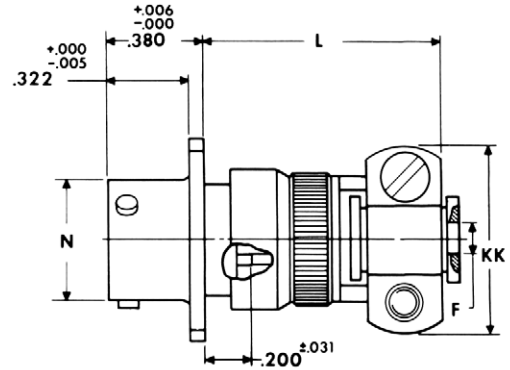

JT00R (MS27472) — crimp wall mounting receptacle

* JT00RT-XX-XXX (MS27472T)
 ** JTS00RT-XX-XXX (MS27479T)
 *** JTN00RT-XX-XXX

* JT00RE-XX-XXX (MS27472E)
 ** JTS00RE-XX-XXX (MS27479E)
 *** JTN00RE-XX-XXX

* JT00RP-XX-XXX (MS27472P)
 ** JTS00RP-XX-XXX
 *** JTN00RP-XX-XXX

* JT00RE-XX-XXX (SR)
 ** JTS00RE-XX-XXX (SR)
 *** JTN00RE-XX-XXX (SR)

⊕ .005 DIA ⊖

* To complete order number see page 49.

** High temperature version; to complete order number see page 49.

*** Clear iridite finish (gold color), N₂O₄ resistant; to complete order number see page 49.

Shell Size	F Dia. +.010 - .025	F ¹ Dia. ±.010	L Max.	L ¹ Max.	L ² Max.	L ³ Max.	N +.001 - .005	R (TP)	S ±.016	T ±.005	V Thread UNEF Class 2A (Plated)	KK Max.	KK ¹ Dia. Max.	KK ² Dia. Max.
8	.125	.444	1.094	.609	.547	.500	.473	.594	.812	.120	.4375-28	.812	.625	.578
10	.188	.558	1.094	.609	.547	.500	.590	.719	.938	.120	.5625-24	.875	.750	.703
12	.312	.683	1.094	.609	.547	.500	.750	.812	1.031	.120	.6875-24	1.000	.875	.828
14	.375	.808	1.344	.609	.547	.500	.875	.906	1.125	.120	.8125-20	1.125	1.000	.953
16	.500	.909	1.344	.609	.547	.500	1.000	.969	1.219	.120	.9375-20	1.188	1.125	1.078
18	.625	1.034	1.344	.609	.547	.500	1.125	1.062	1.312	.120	1.0625-18	1.438	1.250	1.203
20	.625	1.159	1.344	.609	.547	.500	1.250	1.156	1.438	.120	1.1875-18	1.438	1.375	1.328
22	.750	1.284	1.469	.609	.547	.500	1.375	1.250	1.562	.120	1.3125-18	1.625	1.500	1.453
24	.800	1.409	1.469	.688	.547	.500	1.500	1.375	1.688	.147	1.4375-18	1.719	1.625	1.578