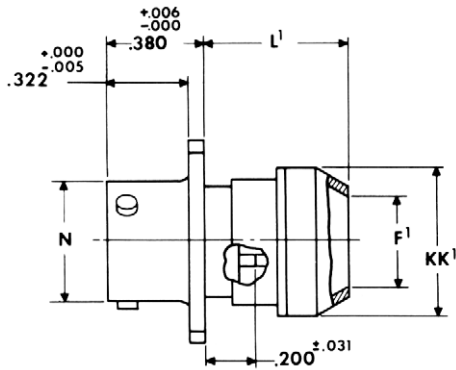

JT00R (MS27472) — crimp wall mounting receptacle

* JT00RT-XX-XXX (MS27472T)
 ** JTS00RT-XX-XXX (MS27479T)
 *** JTN00RT-XX-XXX

* JT00RE-XX-XXX (MS27472E)
 ** JTS00RE-XX-XXX (MS27479E)
 *** JTN00RE-XX-XXX

* JT00RP-XX-XXX (MS27472P)
 ** JTS00RP-XX-XXX
 *** JTN00RP-XX-XXX

* JT00RE-XX-XXX (SR)
 ** JTS00RE-XX-XXX (SR)
 *** JTN00RE-XX-XXX (SR)

⊕ .005 DIA ⊖

* To complete order number see page 49.

** High temperature version; to complete order number see page 49.

*** Clear iridite finish (gold color), N₂O₄ resistant; to complete order number see page 49.

Shell Size	F Dia. +.010 - .025	F ¹ Dia. ±.010	L Max.	L ¹ Max.	L ² Max.	L ³ Max.	N +.001 - .005	R (TP)	S ±.016	T ±.005	V Thread UNEF Class 2A (Plated)	KK Max.	KK ¹ Dia. Max.	KK ² Dia. Max.
8	.125	.444	1.094	.609	.547	.500	.473	.594	.812	.120	.4375-28	.812	.625	.578
10	.188	.558	1.094	.609	.547	.500	.590	.719	.938	.120	.5625-24	.875	.750	.703
12	.312	.683	1.094	.609	.547	.500	.750	.812	1.031	.120	.6875-24	1.000	.875	.828
14	.375	.808	1.344	.609	.547	.500	.875	.906	1.125	.120	.8125-20	1.125	1.000	.953
16	.500	.909	1.344	.609	.547	.500	1.000	.969	1.219	.120	.9375-20	1.188	1.125	1.078
18	.625	1.034	1.344	.609	.547	.500	1.125	1.062	1.312	.120	1.0625-18	1.438	1.250	1.203
20	.625	1.159	1.344	.609	.547	.500	1.250	1.156	1.438	.120	1.1875-18	1.438	1.375	1.328
22	.750	1.284	1.469	.609	.547	.500	1.375	1.250	1.562	.120	1.3125-18	1.625	1.500	1.453
24	.800	1.409	1.469	.688	.547	.500	1.500	1.375	1.688	.147	1.4375-18	1.719	1.625	1.578