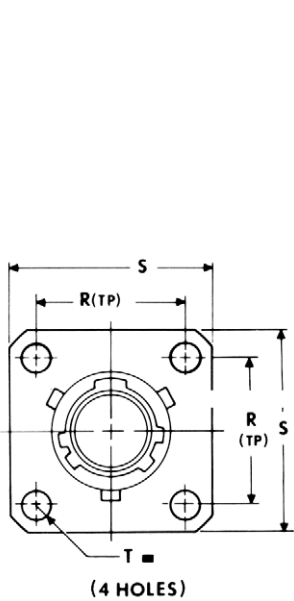

JT00R (MS27472) — crimp wall mounting receptacle

* JT00RT-XX-XXX (MS27472T)
 ** JTS00RT-XX-XXX (MS27479T)
 *** JTN00RT-XX-XXX

* JT00RE-XX-XXX (MS27472E)
 ** JTS00RE-XX-XXX (MS27479E)
 *** JTN00RE-XX-XXX

* JT00RP-XX-XXX (MS27472P)
 ** JTS00RP-XX-XXX
 *** JTN00RP-XX-XXX

* JT00RE-XX-XXX (SR)
 ** JTS00RE-XX-XXX (SR)
 *** JTN00RE-XX-XXX (SR)

⊕ .005 DIA ⊖

* To complete order number see page 49.

** High temperature version; to complete order number see page 49.

*** Clear iridite finish (gold color), N₂O₄ resistant; to complete order number see page 49.

Shell Size	F Dia. +.010 - .025	F ¹ Dia. ±.010	L Max.	L ¹ Max.	L ² Max.	L ³ Max.	N +.001 - .005	R (TP)	S ±.016	T ±.005	V Thread UNEF Class 2A (Plated)	KK Max.	KK ¹ Dia. Max.	KK ² Dia. Max.
8	.125	.444	1.094	.609	.547	.500	.473	.594	.812	.120	.4375-28	.812	.625	.578
10	.188	.558	1.094	.609	.547	.500	.590	.719	.938	.120	.5625-24	.875	.750	.703
12	.312	.683	1.094	.609	.547	.500	.750	.812	1.031	.120	.6875-24	1.000	.875	.828
14	.375	.808	1.344	.609	.547	.500	.875	.906	1.125	.120	.8125-20	1.125	1.000	.953
16	.500	.909	1.344	.609	.547	.500	1.000	.969	1.219	.120	.9375-20	1.188	1.125	1.078
18	.625	1.034	1.344	.609	.547	.500	1.125	1.062	1.312	.120	1.0625-18	1.438	1.250	1.203
20	.625	1.159	1.344	.609	.547	.500	1.250	1.156	1.438	.120	1.1875-18	1.438	1.375	1.328
22	.750	1.284	1.469	.609	.547	.500	1.375	1.250	1.562	.120	1.3125-18	1.625	1.500	1.453
24	.800	1.409	1.469	.688	.547	.500	1.500	1.375	1.688	.147	1.4375-18	1.719	1.625	1.578