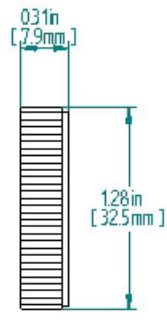

□

Dimensions

REAR

TOLERANCES ARE: ± 0.03 in.
[± 0.76 mm]

SIDE

1.125-24 UNF THREADS
FOR REFERENCE ONLY

RING

FRONT

PANEL MOUNTING

FITS PANELS UP TO
0.25 in [6.35 mm] THICK

"Q" TERMINALS