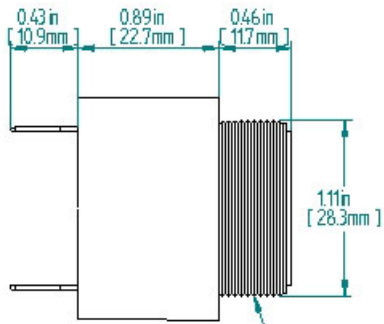

□

Dimensions

REAR

TOLERANCES ARE: ± 0.03 in.
[± 0.76 mm]

SIDE

1.125-24 UNF THREADS
FOR REFERENCE ONLY

RING

FRONT

PANEL MOUNTING

FITS PANELS UP TO
0.25 in [6.35 mm] THICK

"Q" TERMINALS