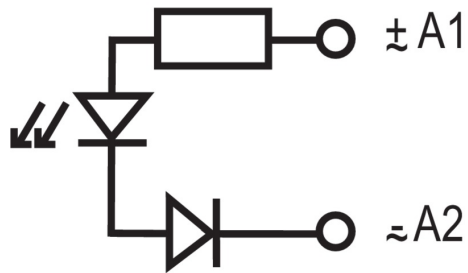

RIM 3 6/24VUC GN

Weidmüller Interface GmbH & Co. KG
Klingenbergstraße 26
D-32758 Detmold
Germany

www.weidmueller.com

Drawings

Wiring diagram