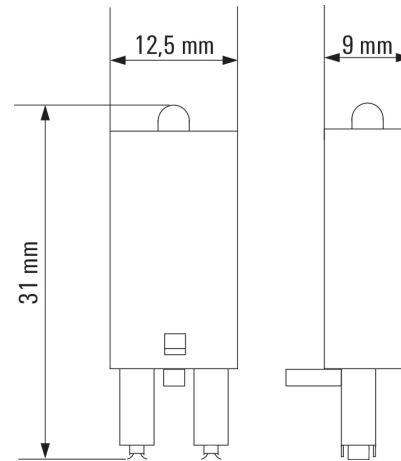

Dimensional drawing