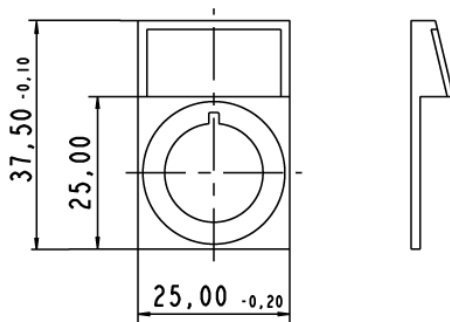

Label holder, protruding, for square flush fitting collar**5.07.620.007/0000****Other specifications**

ROHS compliant	yes
REACH compliant	yes

Mouser Electronics

Authorized Distributor

Click to View Pricing, Inventory, Delivery & Lifecycle Information: