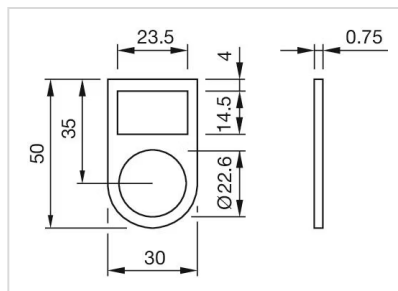

Design: raised

Mounting type: adhesive

MECHANICAL CHARACTERISTIC

Weight: 0.001 kg

OTHER

Short Description: Legend frame, 30 mm x 50 mm x 0.75 mm, Aluminium, adhesive, Black, anodised

Material: Aluminium

Hints: The colour of anodised aluminium parts can vary due to technical production reasons

Dimension: 30 mm x 50 mm x 0.75 mm

Titel Accessory: Legend frame

Dimension drawings:

for Part No. 704.968.2

Mouser Electronics

Authorized Distributor

Click to View Pricing, Inventory, Delivery & Lifecycle Information: