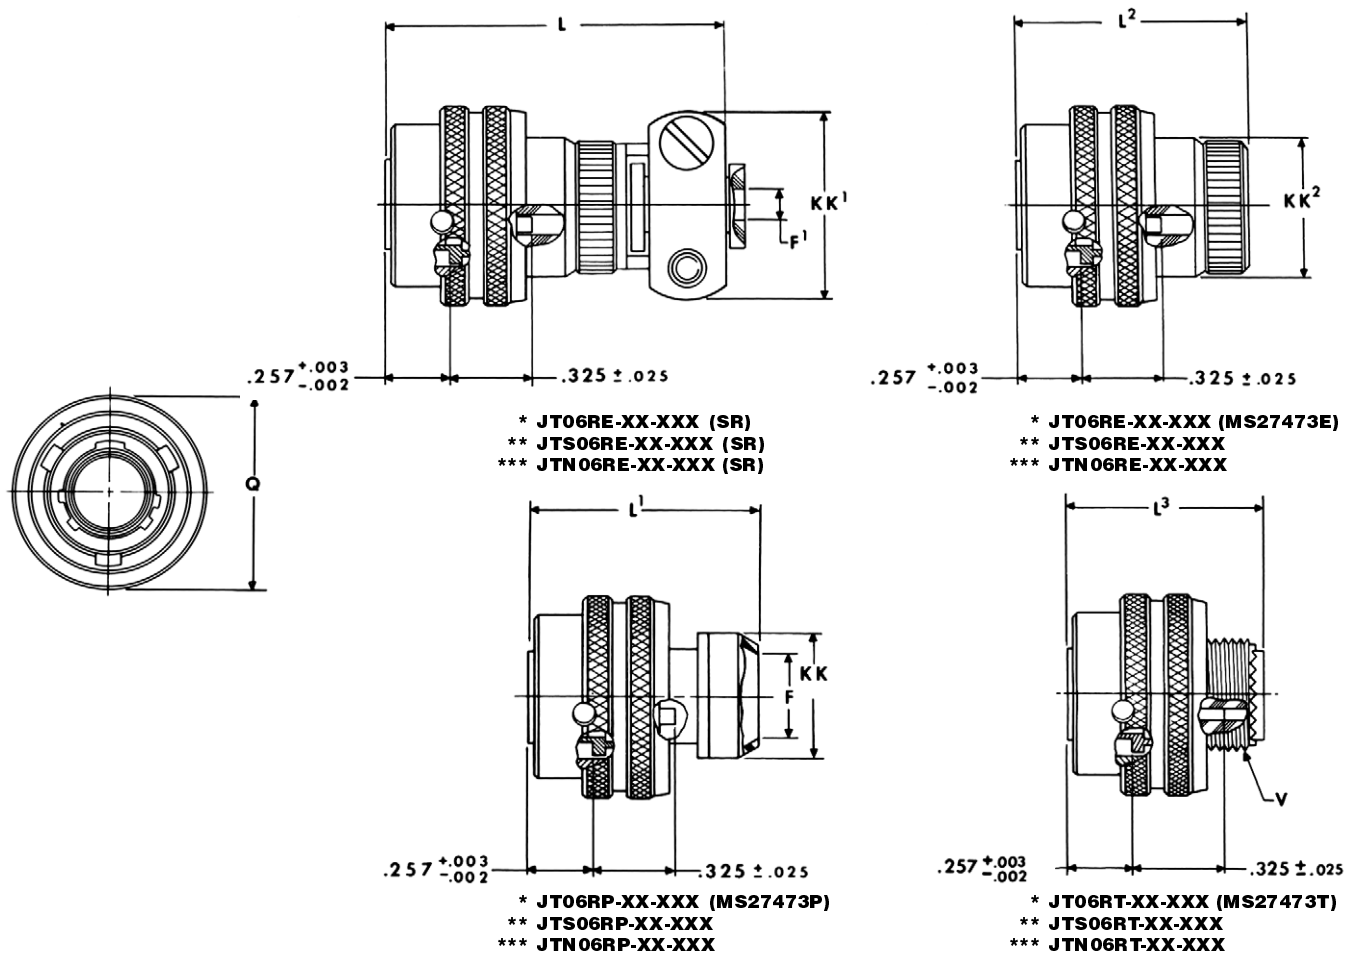

JT06R (MS27473) — crimp straight plug

* To complete order number see page 49.

** High temperature version; to complete order number see page 49.

*** Clear iridite finish (gold color), N₂O₄ resistant; to complete order number see page 49.

Shell Size	F Dia.	F ¹ Dia. +.010 -.025	L Max.	L ¹ Max.	L ² Max.	L ³ Max.	Q Dia. Max.	V Thread Modified		KK Dia. Max.	KK ¹ Max.	KK ² Dia. Max.
								Class 2A UNEF	Modified Major Dia.			
8	.444	.125	1.562	1.000	.938	.891	.734	.4375-28	.421 - .417	.625	.812	.578
10	.558	.188	1.562	1.000	.938	.891	.844	.5625-24	.542 - .538	.750	.875	.703
12	.683	.312	1.562	1.000	.938	.891	1.016	.6875-24	.667 - .663	.875	1.000	.828
14	.808	.375	1.812	1.000	.938	.891	1.141	.8125-20	.791 - .787	1.000	1.125	.953
16	.909	.500	1.812	1.000	.938	.891	1.265	.9375-20	.916 - .912	1.125	1.188	1.078
18	1.034	.625	1.812	1.000	.938	.891	1.391	1.0625-18	1.034 - 1.030	1.250	1.438	1.203
20	1.159	.625	1.812	1.000	.938	.891	1.500	1.1875-18	1.158 - 1.154	1.375	1.438	1.328
22	1.284	.750	1.938	1.000	.938	.891	1.625	1.3125-18	1.283 - 1.279	1.500	1.625	1.453
24	1.409	.800	1.938	1.062	.938	.891	1.750	1.4375-18	1.408 - 1.404	1.625	1.719	1.578