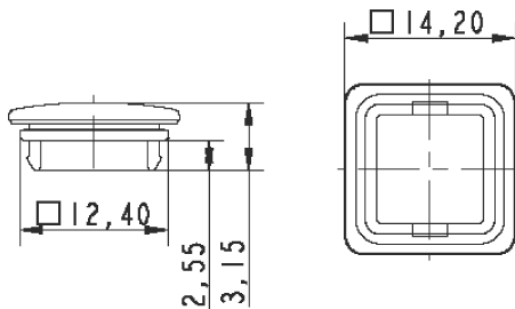

RF 15 - Keycap, snap-on, for overall height 12.5 mm**5.46.654.059/0234****Dimensions**

Length	14.2 mm
Width	14.2 mm
Overall height	12.5 mm
Color	beige

Other specifications

ROHS compliant	yes
REACH compliant	yes