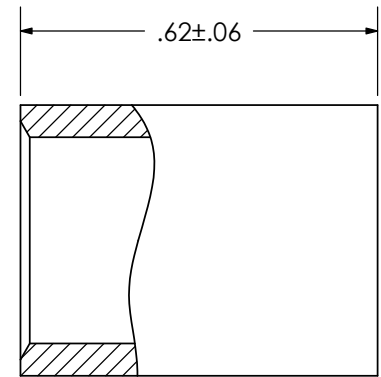

01	4/07	JHNU	TLCO	REVISED BARREL MARKING	PC00728
REV	DATE	BY	CHK	DESCRIPTION	ECN

PANDUIT CORP. TINLEY PARK, ILLINOIS

PSCBRN-L
Parallel Splice

SCALE N/A

DRAWING NO / CAD FILE PSCBRN-CUST