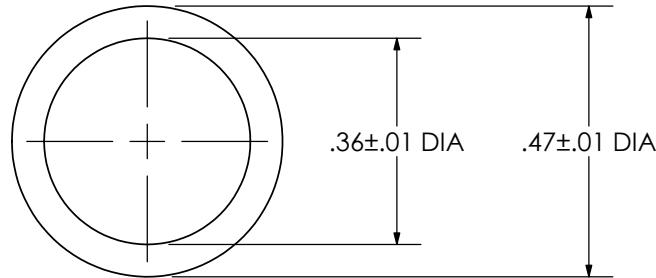

01	4/07	JHNU	TLCO	REVISED BARREL MARKING	PC00728
REV	DATE	BY	CHK	DESCRIPTION	ECN

PANDUIT CORP. TINLEY PARK, ILLINOIS

PSCBRN-L
Parallel Splice

SCALE N/A

DRAWING NO / CAD FILE PSCBRN-CUST