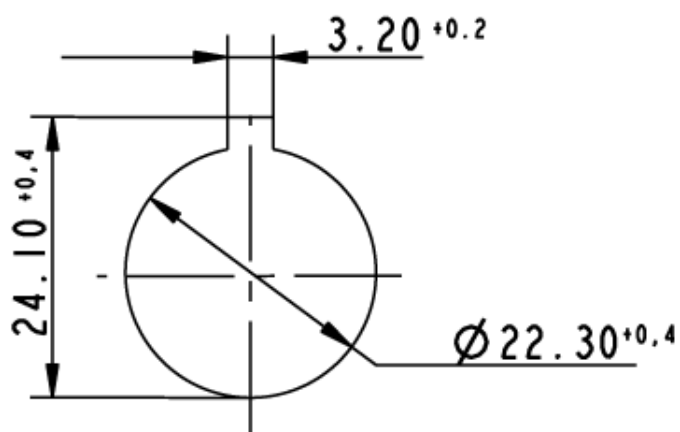

**Blanking cap IP65, ring nut, round, slate grey****5.05.800.064/0000****Dimensions**Installation dimensions  $\varnothing 22,3 \text{ mm}$ **Other specifications**Color slate grayROHS compliant yesREACH compliant yes

Panel cut-out to IEC 60947-5-1

round blanking cap