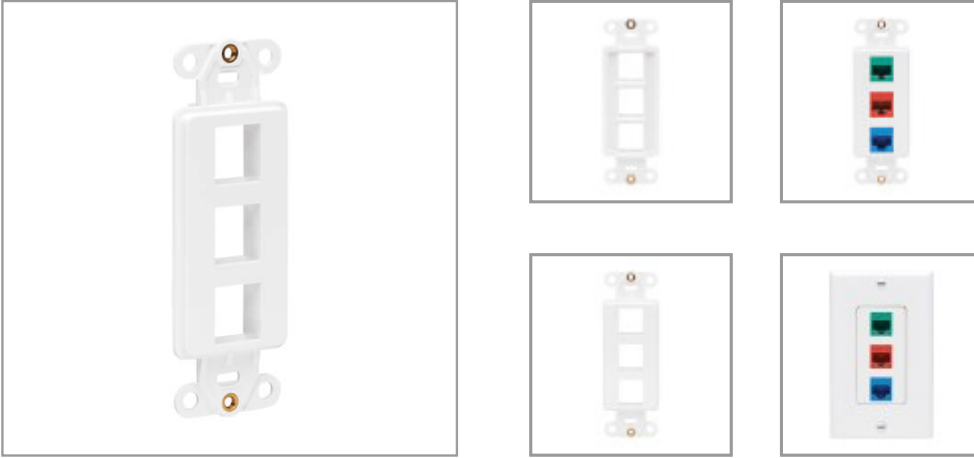

## Center Plate Insert, Decora Style - Vertical, 3 Ports, TAA

MODEL NUMBER: N042D-003V-WH

Clean, simple insert mounts within Decora-style wall plate for terminating in-wall audio/video, voice or Ethernet cable installations.

### Features

**Decora-Style Face Plate Connects Audio/Video, Voice and Data Cable Lines at the Wall** This vertical-style center insert provides a clean, simple method for your premise wiring applications, including home theater (audio/video), VoIP phones (voice) and Ethernet (data). Any type of keystone jack, including those used in HDMI, DisplayPort, RCA, USB and Cat5e/6/6a installations, snaps easily into the cutouts for quick cable connection.

**High-Impact Construction Designed to Blend In Seamlessly** The Decora-style polycarbonate insert plate is white and blends elegantly into any home or office décor for a sleek, professional installation. Mounting screws are included for flush mounting the insert with a compatible Decora-style wall plate (sold separately).

## Specifications

OVERVIEW	
UPC Code	037332249715
Technology	Cat5/5e; Cat6; Cat6a; DisplayPort; HDBaseT; HDMI; USB 2.0 (High Speed)
Country/Region	Global
CONNECTIONS	
Number of Ports	3
Side A - Connector 1	KEYSTONE JACK CUTOUT
Side B - Connector 1	KEYSTONE JACK CUTOUT
PHYSICAL	