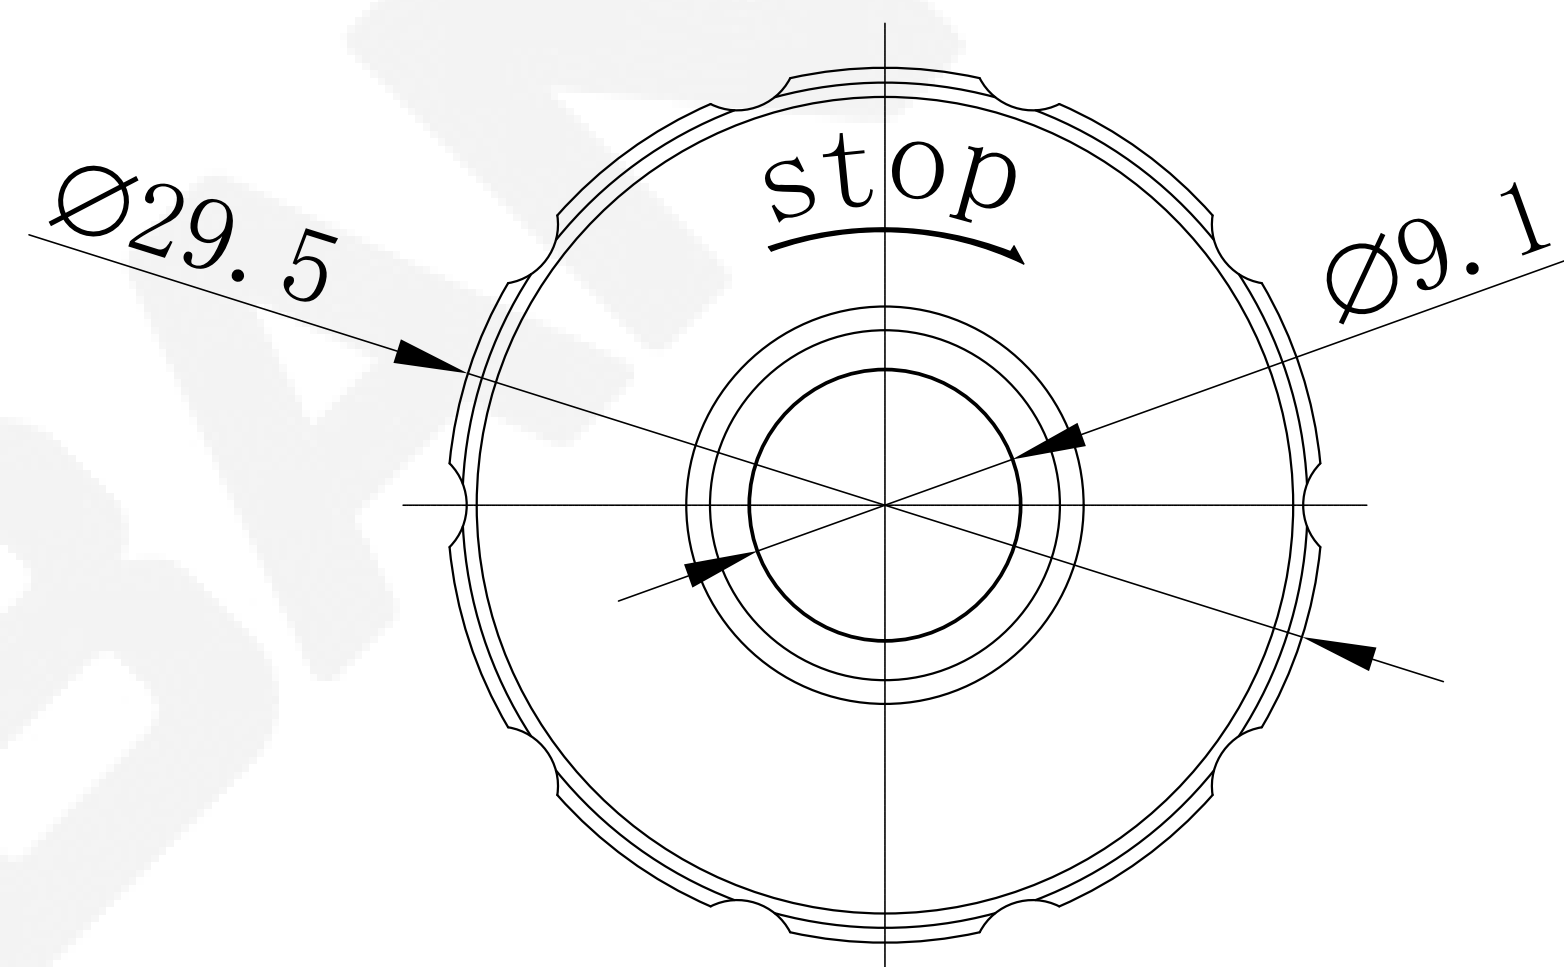

UNIT: mm (毫米)

HBAN
红波

开关结构说明:
Switch structure description:

灯珠等效电路:
Lamp bead equivalent circuit:

安装孔尺寸:
Mounting hole size:

性能要求:

Performance requirements:

- 防护等级: IP67;
Protection grade: IP67;
- 接触电阻: $\leq 50m\Omega$;
Contact resistance: $\leq 50m\Omega$
- 绝缘电阻: $\geq 100M\Omega$;
The insulation resistance: $\geq 100M\Omega$
- 抗电强度: AC2500V, 1min, 无闪烁、击穿;
Electrical resistance: AC2500V, 1min, no flicker and breakdown;
- 寿命: 电气部分在额定负载下动作5万次无异常。
Life: Electrical part: operate 50,000 times under rated load without any abnormality.

技术要求:

Technical requirements:

- 表面光洁, 平整无毛刺;
The surface is smooth without burr;
- 参数/批次字迹清晰, 无错位;
Clear handwriting of parameters/batches without any dislocation;
- 电气参数: $I_{th}: 5A$ $U_i: 250V$;
Electric parameter: $5A$ $U_i: 250V$;
- 工作环境温度: $-25^{\circ}C \sim +65^{\circ}C$;
Working environment temperature: $-25^{\circ}C \sim +65^{\circ}C$;
- 动作形式: 自锁式;
Operation type: Latching ;
- 动作行程: 约3mm;
Movement stroke: about 3mm
- 连接形式: 配套接插件/焊接导线;
Connection form: Matching connectors/Welding wire;
- 拧紧力矩: 约0.6Nm;
Tightening torque: about 0.6Nm;
- 开关组合: 1NO1NC;
Contact configuration: 1NO1NC;
- 外观材料: 按键: 铝合金;
外壳: 不锈钢;
底座: PBT;
触点: 银合金;
Appearance material: Button surface: Aluminum alloy;
Housing: Stainless steel;
Pedestal: PBT;
Contact silver alloy
- 未标注公差按照GB/T 1804-m级。
Unmarked tolerance shall be in accordance with GB/T 1804-m class.
- 灯珠参数: 额定电压: 6V/12V/24V;
额定电流: $\leq 20mA$;
Lamp bead parameters: rated voltage :6V/12V/24V;
Rated current: $\leq 20mA$
- 灯珠颜色: 红/绿/黄/橙/蓝/白;
LED color: Red/Green/Yellow/Orange/Blue/White
- 灯珠寿命: 50000小时。
Led life: 50000 hours.