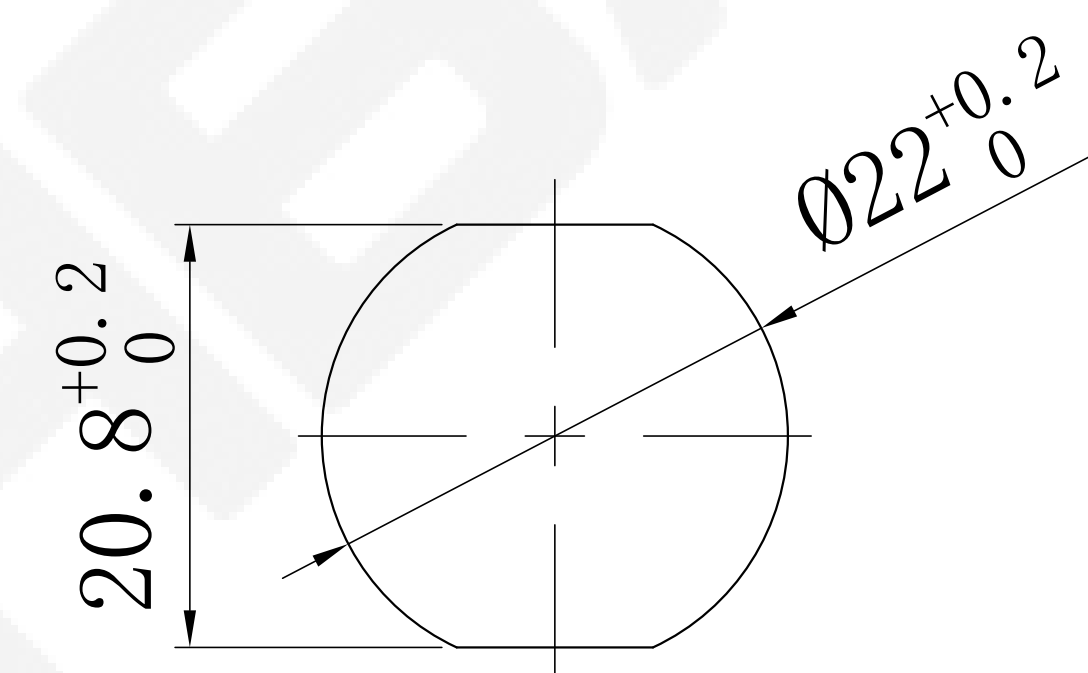

UNIT: mm (毫米)

HBAN
红波

开关结构说明:
Switch structure description:

灯珠等效电路:
Lamp bead equivalent circuit:

安装孔尺寸:
Mounting hole size:

性能要求:

Performance requirements:

- 防护等级: IP67;
Protection grade: IP67;
- 接触电阻: $\leq 50m\Omega$;
Contact resistance: $\leq 50m\Omega$
- 绝缘电阻: $\geq 100M\Omega$;
The insulation resistance: $\geq 100M\Omega$
- 抗电强度: AC2500V, 1min, 无闪烁、击穿;
Electrical resistance: AC2500V, 1min, no flicker and breakdown;
- 寿命: 电气部分在额定负载下动作5万次无异常。
Life: Electrical part: operate 50,000 times under rated load without any abnormality.

技术要求:

Technical requirements:

- 表面光洁, 平整无毛刺;
The surface is smooth without burr;
- 参数/批次字迹清晰, 无错位;
Clear handwriting of parameters/batches without any dislocation;
- 电气参数: $I_{th}: 5A$ $U_i: 250V$;
Electric parameter: $5A$ $U_i: 250V$;
- 工作环境温度: $-25^{\circ}C \sim +65^{\circ}C$;
Working environment temperature: $-25^{\circ}C \sim +65^{\circ}C$;
- 动作形式: 自锁式;
Operation type: Latching ;
- 动作行程: 约3mm;
Movement stroke: about 3mm
- 连接形式: 配套接插件/焊接导线;
Connection form: Matching connectors/Welding wire;
- 拧紧力矩: 约0.6Nm;
Tightening torque: about 0.6Nm;
- 开关组合: 1NO1NC;
Contact configuration: 1NO1NC;
- 外观材料: 按键: 铝合金;
外壳: 不锈钢;
底座: PBT;
触点: 银合金;
Appearance material: Button surface: Aluminum alloy;
Housing: Stainless steel;
Pedestal: PBT;
Contact silver alloy
- 未标注公差按照GB/T 1804-m级。
Unmarked tolerance shall be in accordance with GB/T 1804-m class.
- 灯珠参数: 额定电压: 6V/12V/24V;
额定电流: $\leq 20mA$;
Lamp bead parameters: rated voltage :6V/12V/24V;
Rated current: $\leq 20mA$
- 灯珠颜色: 红/绿/黄/橙/蓝/白;
LED color: Red/Green/Yellow/Orange/Blue/White
- 灯珠寿命: 50000小时。
Led life: 50000 hours.