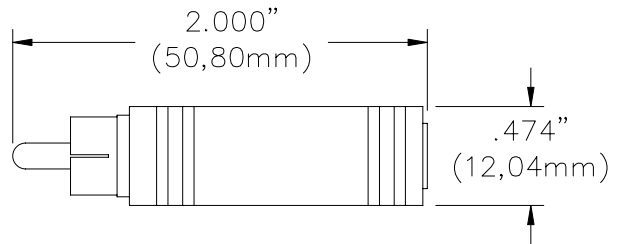

Models 6878, 6879

1/4" Plug (mono) / RCA Jack, 1/4" Jack (mono) / RCA Plug

Model 6878 1/4" Plug (mono) / RCA Jack Adapter

Model 6879 1/4" Jack (mono) / RCA Plug Adapter

Use to convert between RCA to
1/4" mono

Features

- Two pole mono-to-mono version.
- Easy-to-use black and silver design.

Materials

Contacts are nickel-plated brass.

Ordering Information

Model: 6878, 6879

Number of Contacts	2 pole (mono)
Dielectric strength	1000 V dc

All dimensions are in inches. Tolerances (except noted): .xx = ±.02" (.51 mm), .xxx = ±.005" (.127 mm). All specifications are to the latest revisions. Specifications are subject to change without notice. Registered trademarks are the property of their respective companies.