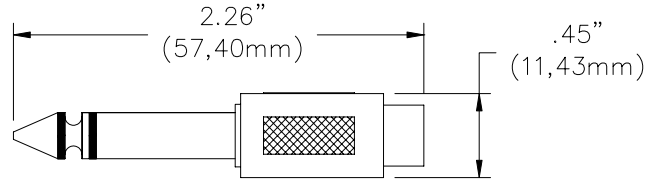

Models 6878, 6879

1/4" Plug (mono) / RCA Jack, 1/4" Jack (mono) / RCA Plug

Model 6878 1/4" Plug (mono) / RCA Jack Adapter

Model 6879 1/4" Jack (mono) / RCA Plug Adapter

Use to convert between RCA to
1/4" mono

Features

- Two pole mono-to-mono version.
- Easy-to-use black and silver design.

Materials

Contacts are nickel-plated brass.

Ordering Information

Model: 6878, 6879

Number of Contacts	2 pole (mono)
Dielectric strength	1000 V dc

All dimensions are in inches. Tolerances (except noted): .xx = ±.02" (.51 mm), .xxx = ±.005" (.127 mm). All specifications are to the latest revisions. Specifications are subject to change without notice. Registered trademarks are the property of their respective companies.