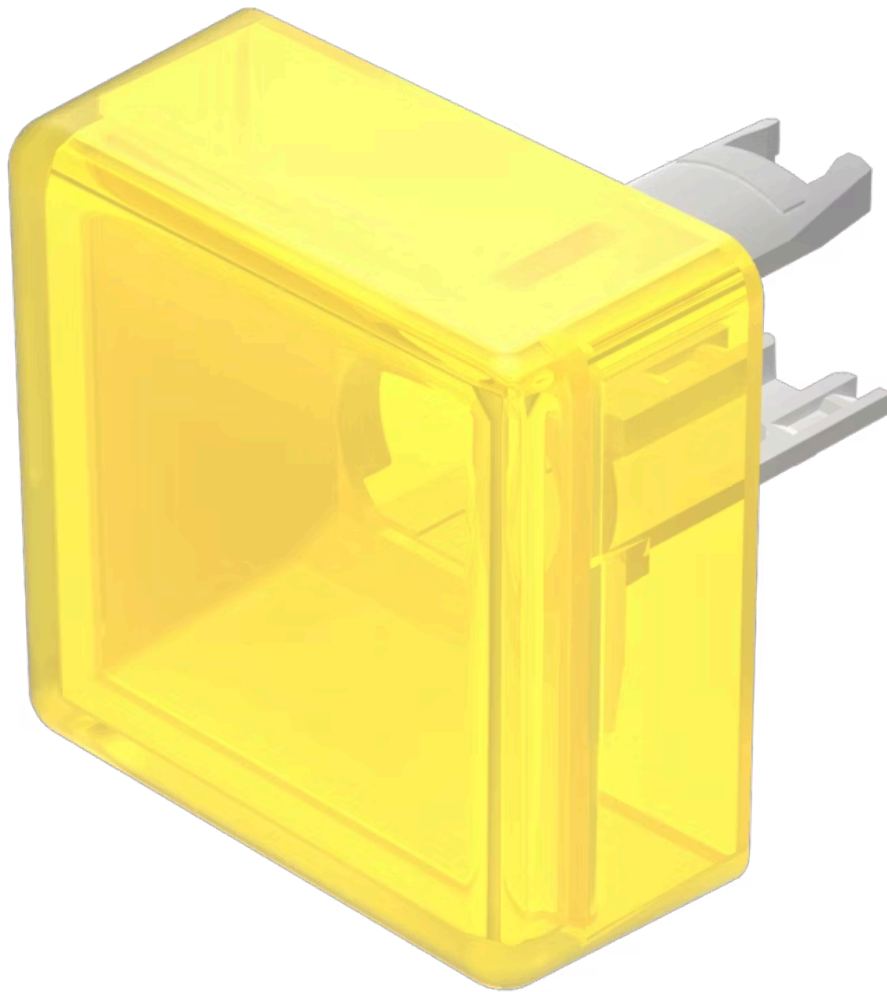

Lens

18-
982.4

<https://eao.com/p/18-982.4>

Your product:

18-982.4 Lens

FRONT

Front form: square

OPERATING-/INDICATION PART

Lens colour: Yellow

Lens optics: translucent

Lens material: Plastic

Lens shape: flush

Lens illumination: illuminative

MECHANICAL CHARACTERISTIC

Weight: 0.001 kg

OTHER

Short Description: Lens, 13.8 mm x 13.8 mm, illuminative, Yellow, flush, Plastic

Dimension: 13.8 mm x 13.8 mm